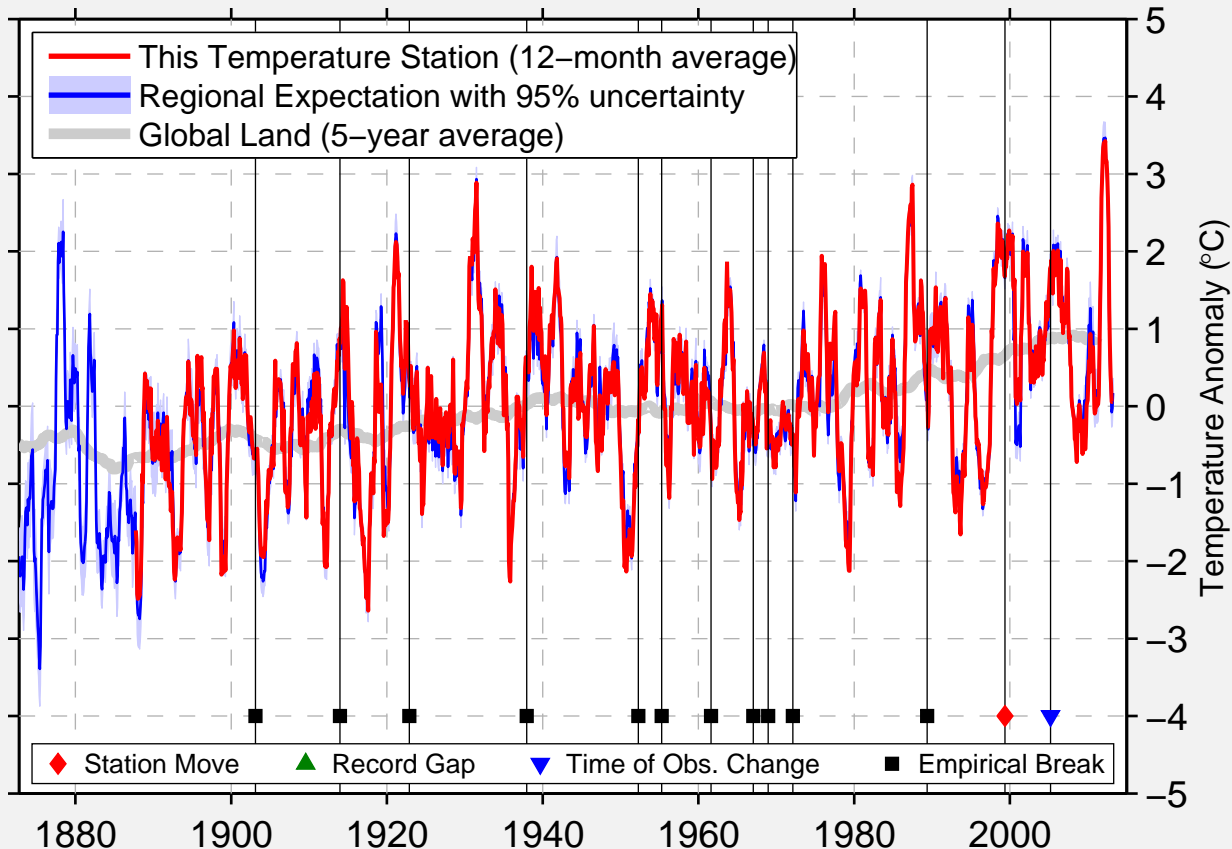

FAIRMONT

43.635 N, 94.468 W (United States)

Data Quality Controlled and Aligned at Breakpoints

Berkeley Earth