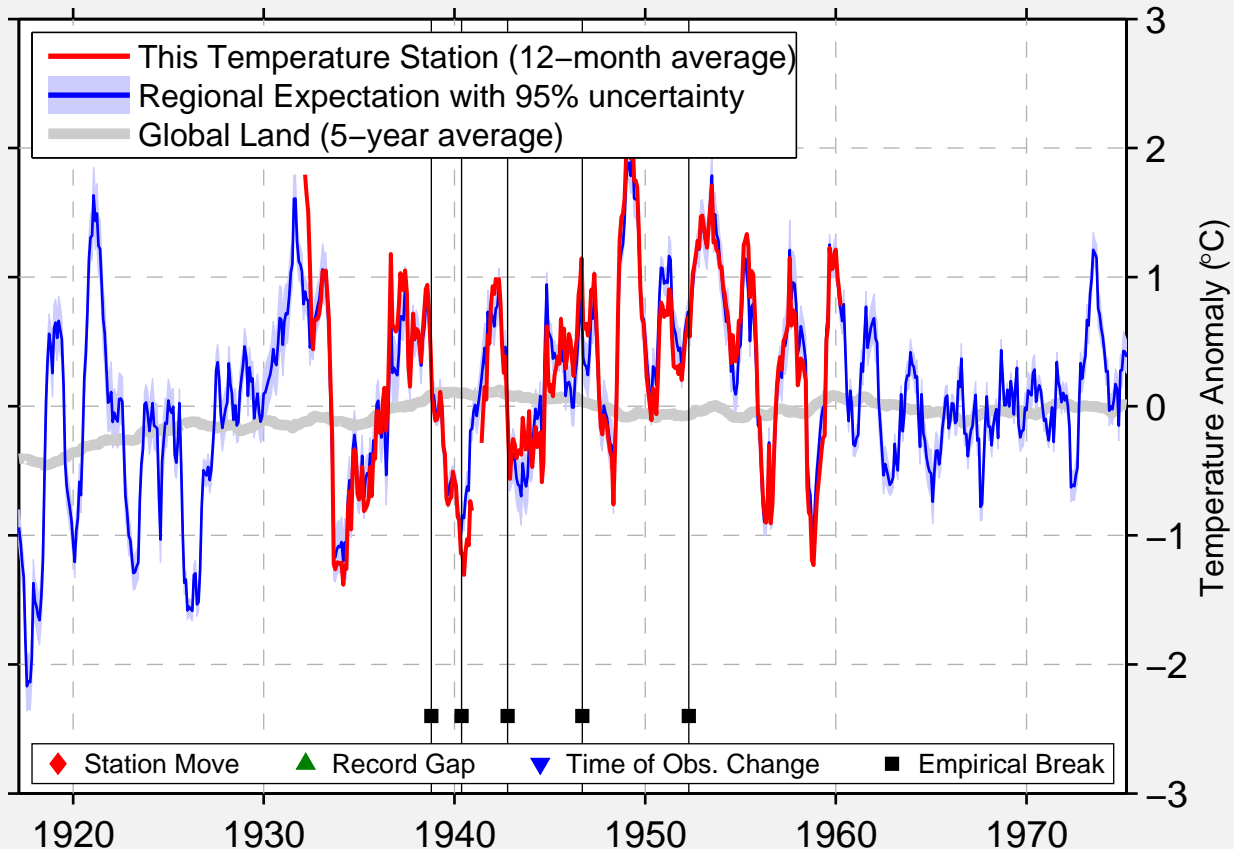

WEST LEBANON

43.633 N, 72.317 W (United States)

Data Quality Controlled and Aligned at Breakpoints

Berkeley Earth