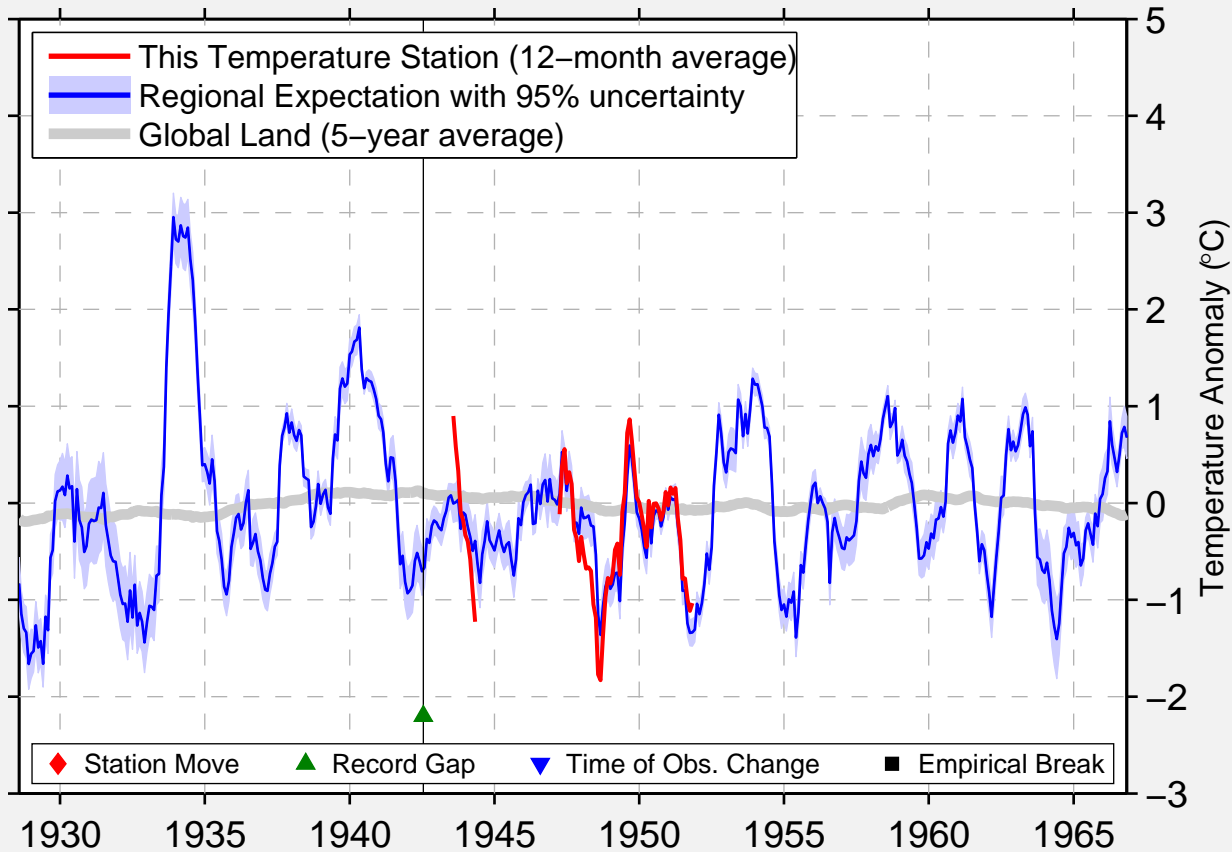

# RIRIE

43.633 N, 111.783 W (United States)

Data Quality Controlled and Aligned at Breakpoints

Berkeley Earth