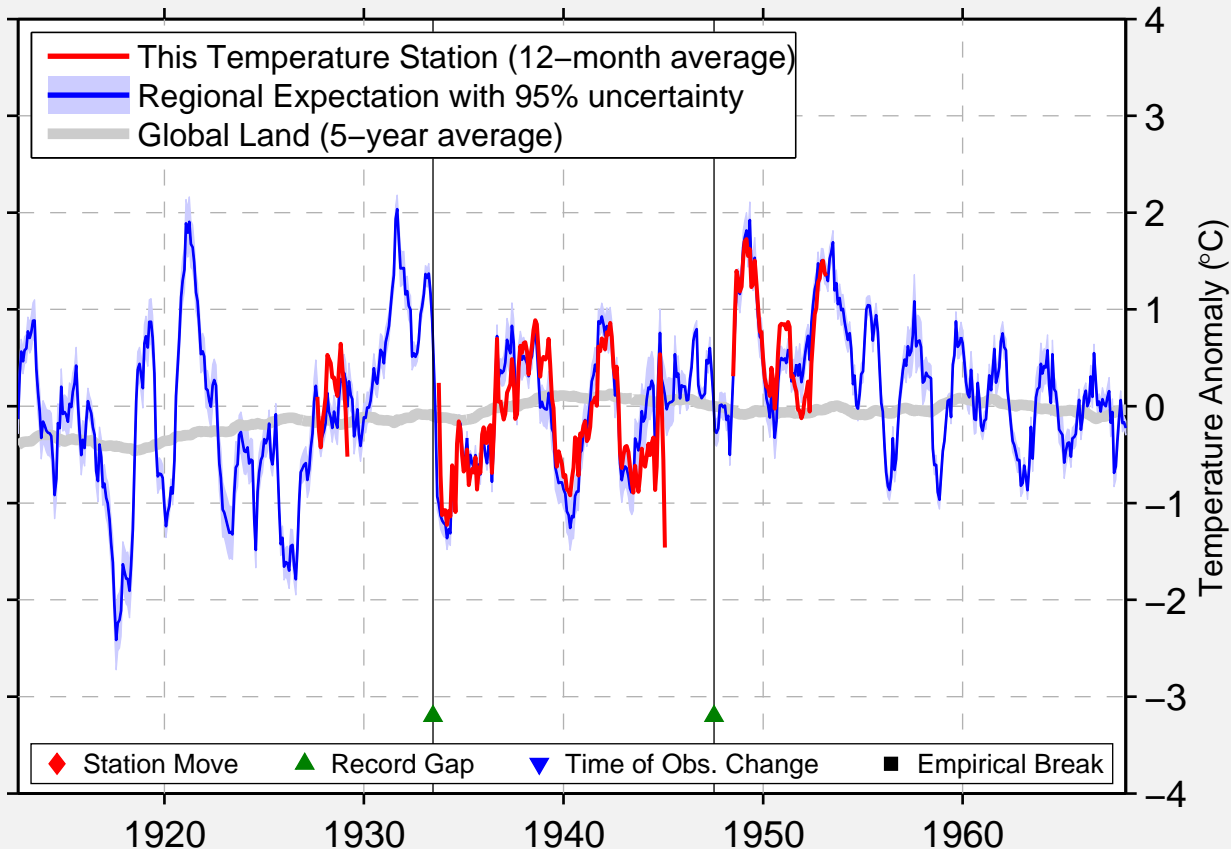

MC KEEVER

43.617 N, 75.104 W (United States)

Data Quality Controlled and Aligned at Breakpoints

Berkeley Earth