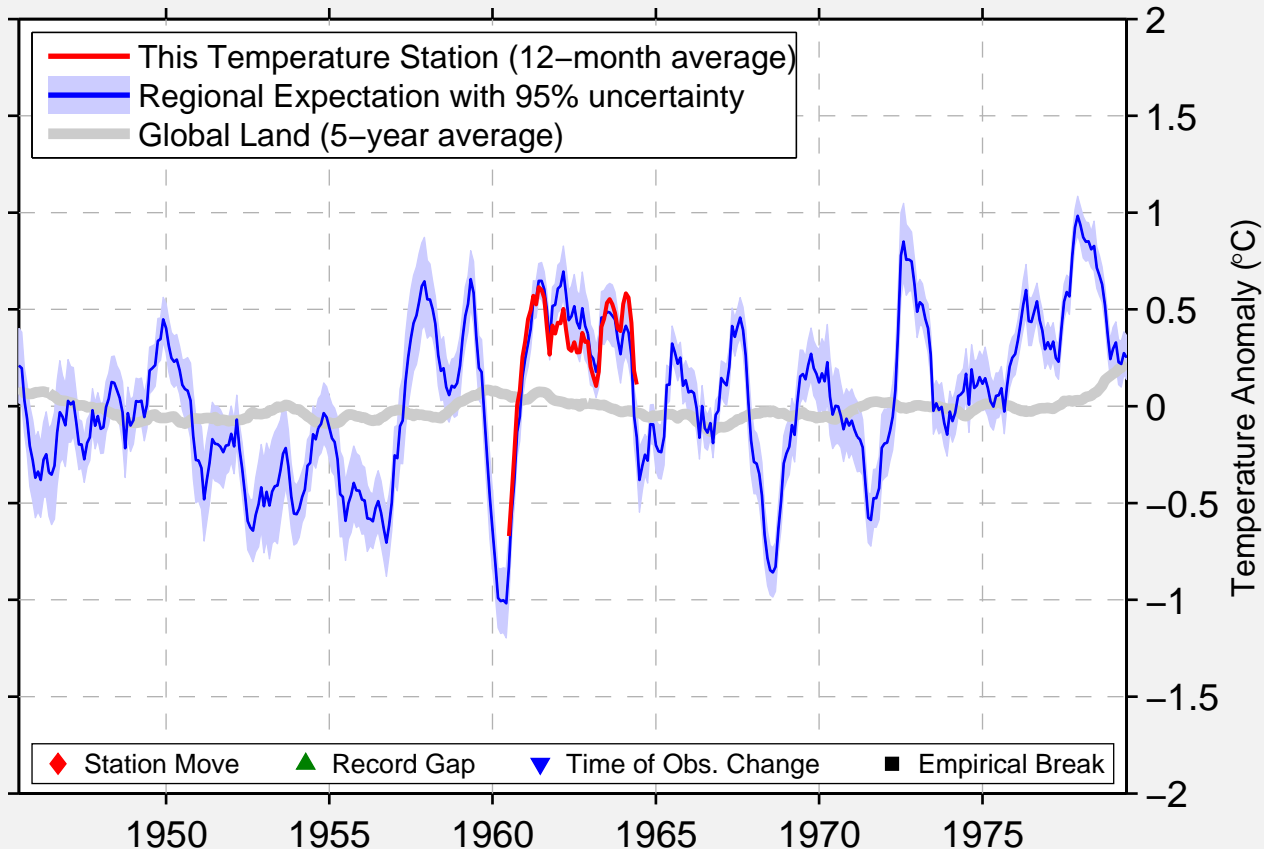

# ALBANYTOWN

35.020 S, 117.880 E (Australia)

Data Quality Controlled and Aligned at Breakpoints

Berkeley Earth