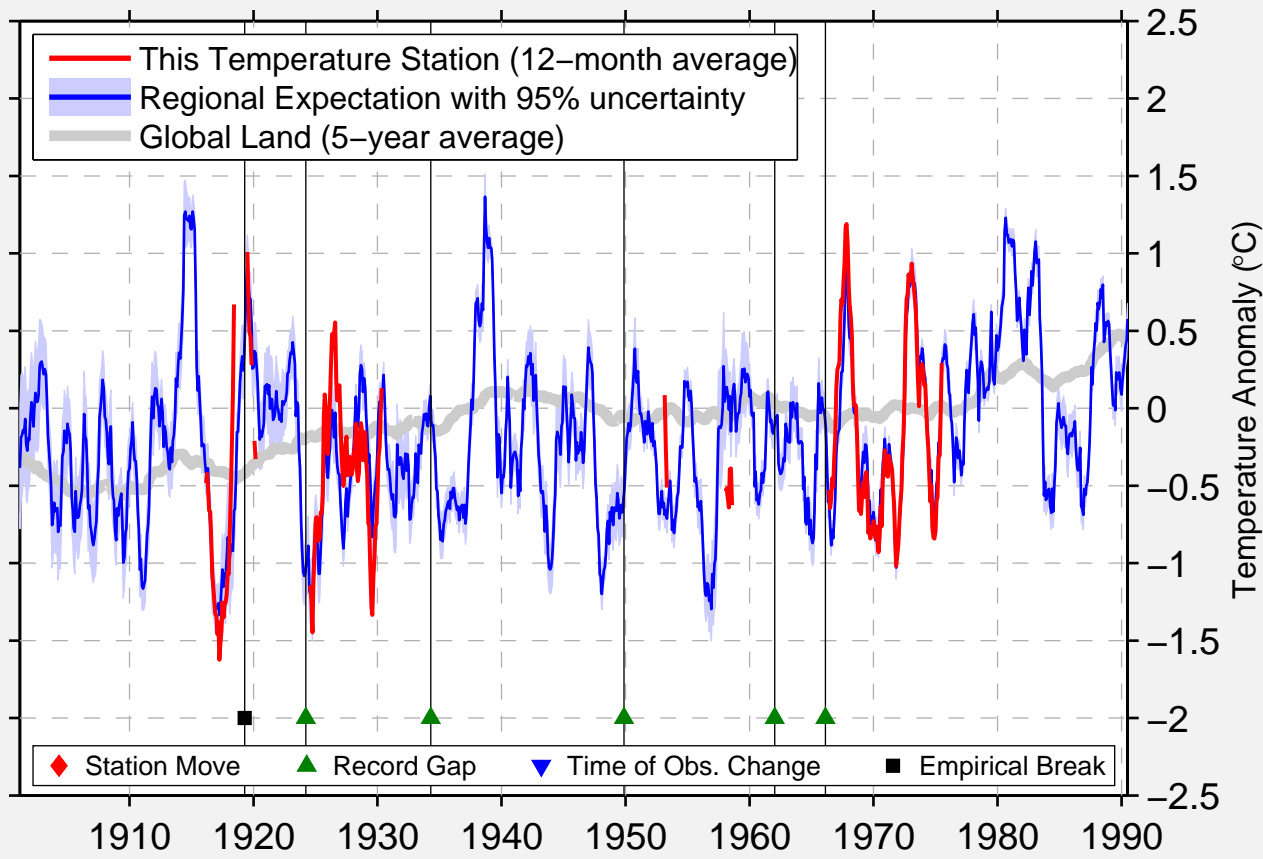

WAGGA WAGGA AGRICULTURAL INSTI

35.052 S, 147.349 E (Australia)

Data Quality Controlled and Aligned at Breakpoints

Berkeley Earth