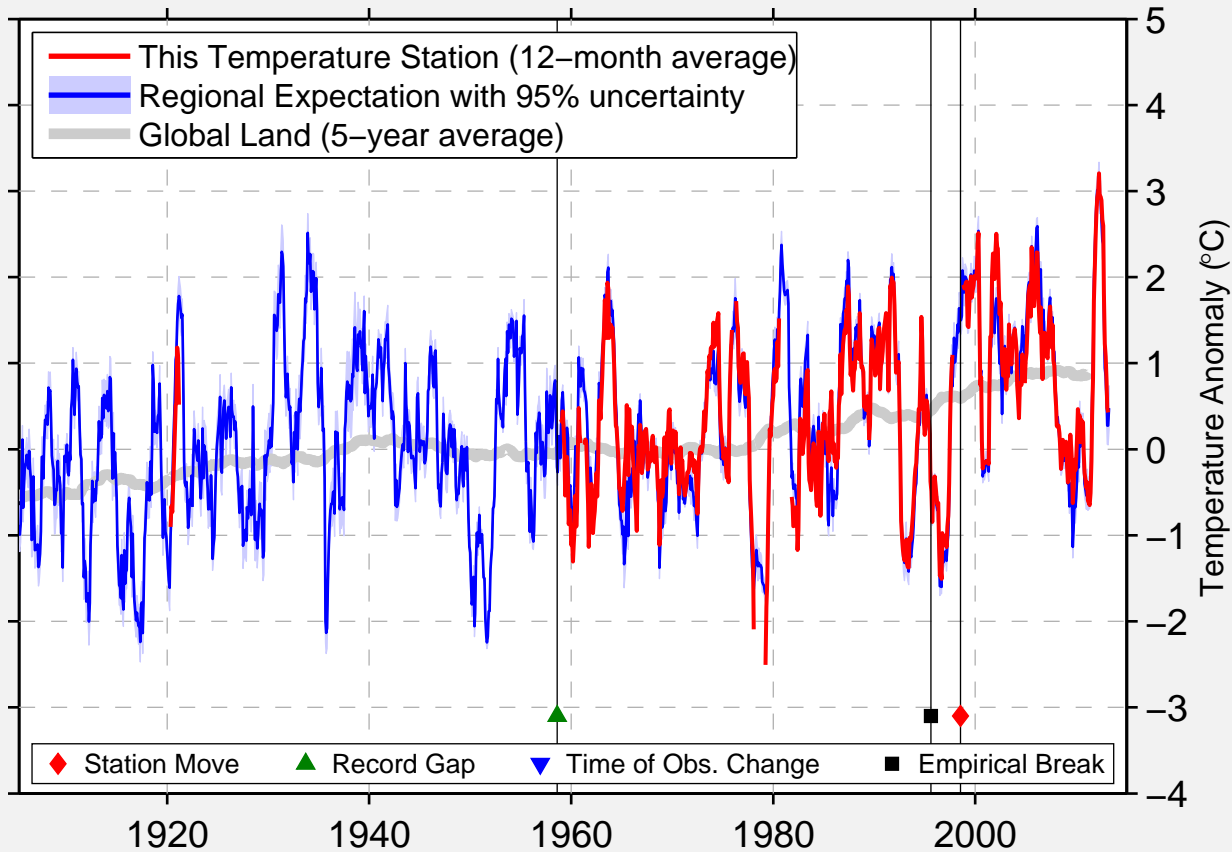

CEDAR BUTTE 1 NE

43.596 N, 101.009 W (United States)

Data Quality Controlled and Aligned at Breakpoints

Berkeley Earth