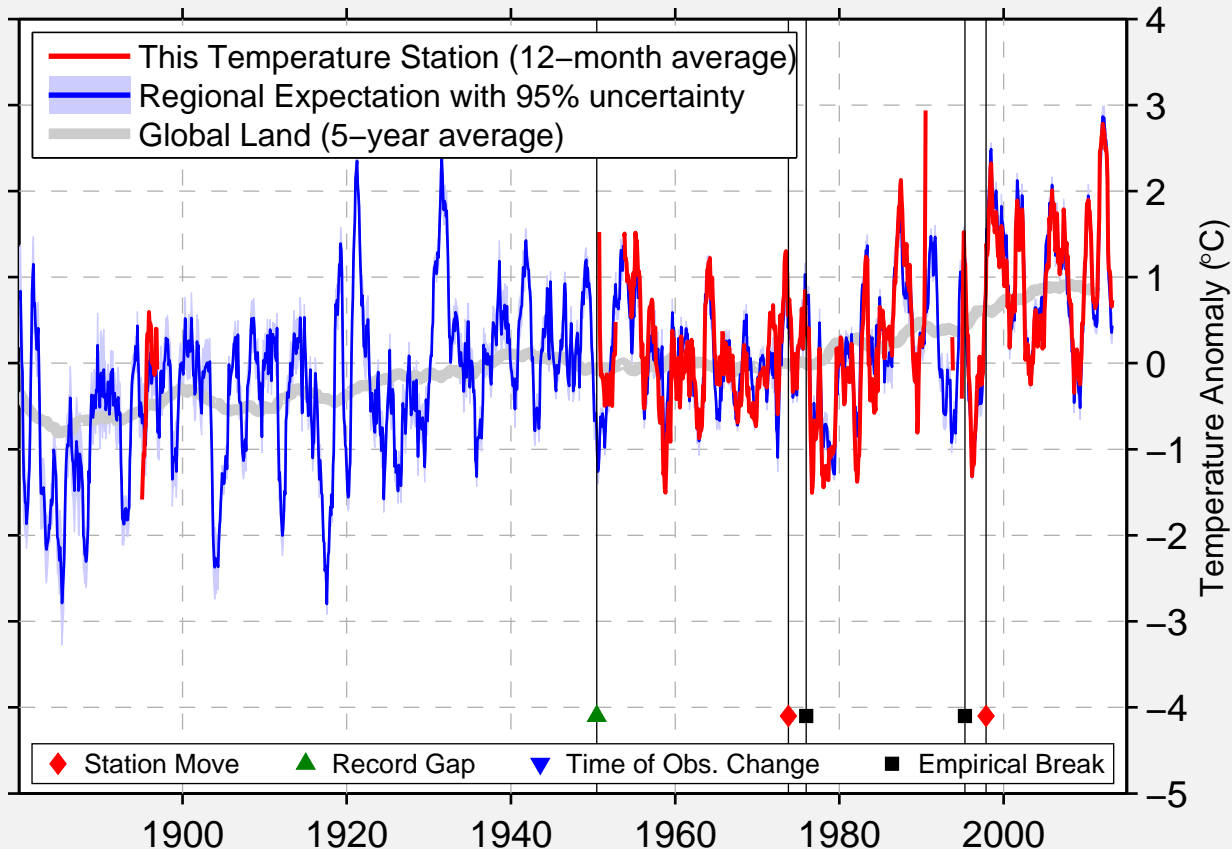

HESPERIA 4 WNW

43.591 N, 86.106 W (United States)

Data Quality Controlled and Aligned at Breakpoints

Berkeley Earth