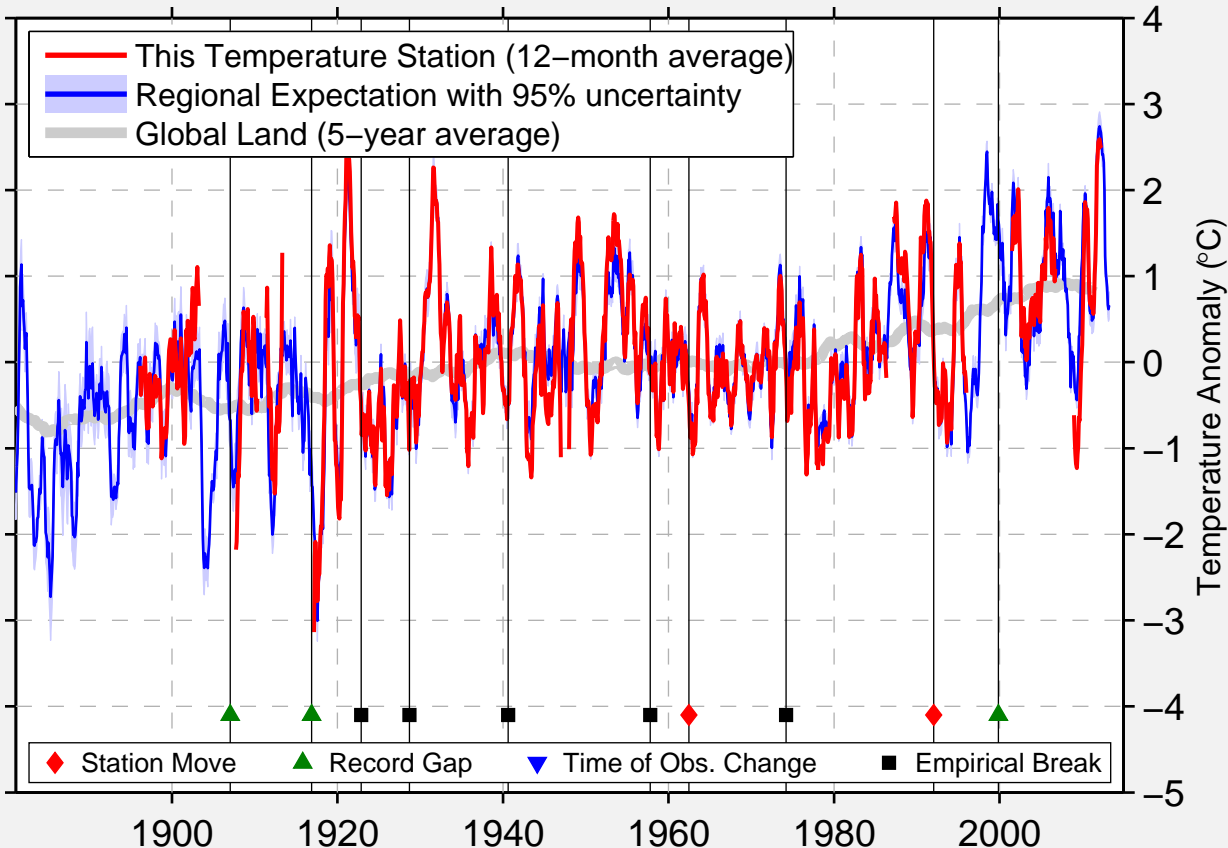

# MT PLEASANT UNIV

43.586 N, 84.770 W (United States)

Data Quality Controlled and Aligned at Breakpoints

Berkeley Earth