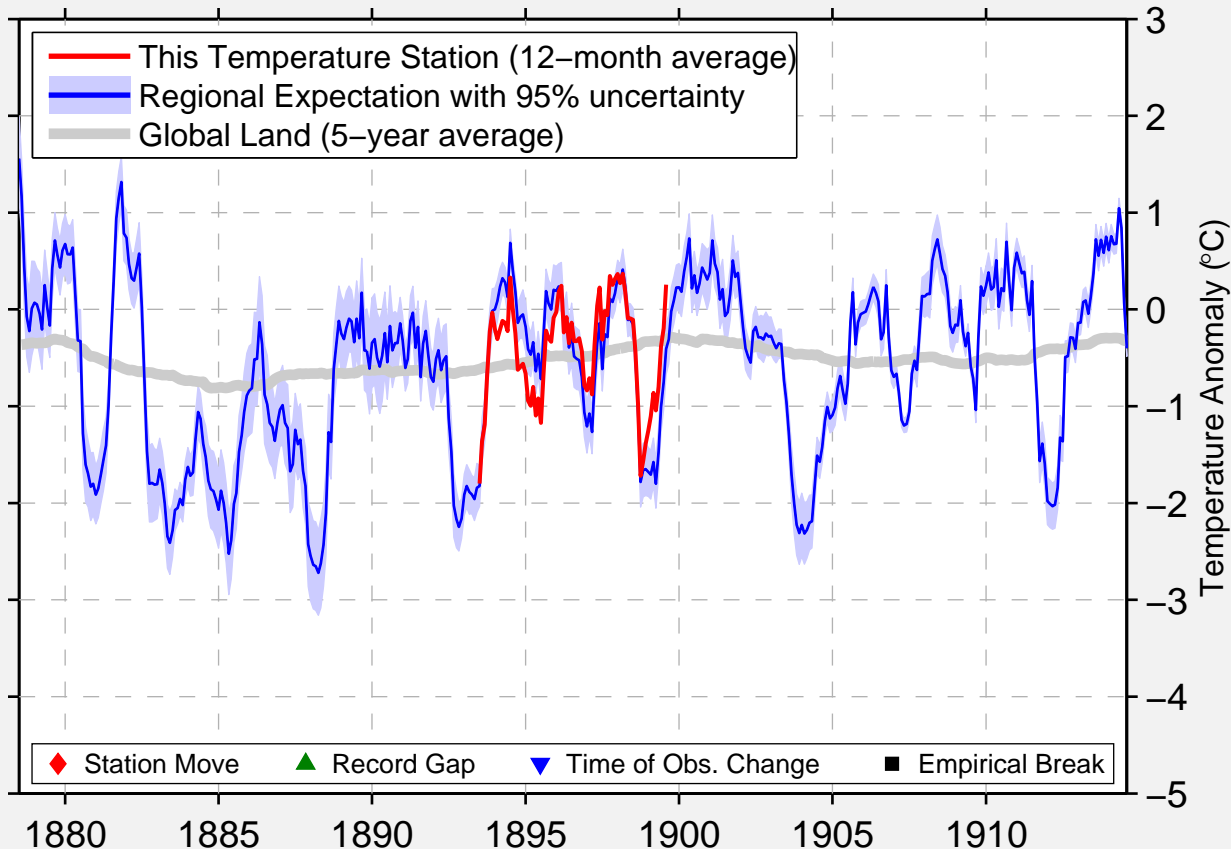

MINNESOTA CITY

43.583 N, 91.800 W (United States)

Data Quality Controlled and Aligned at Breakpoints

Berkeley Earth