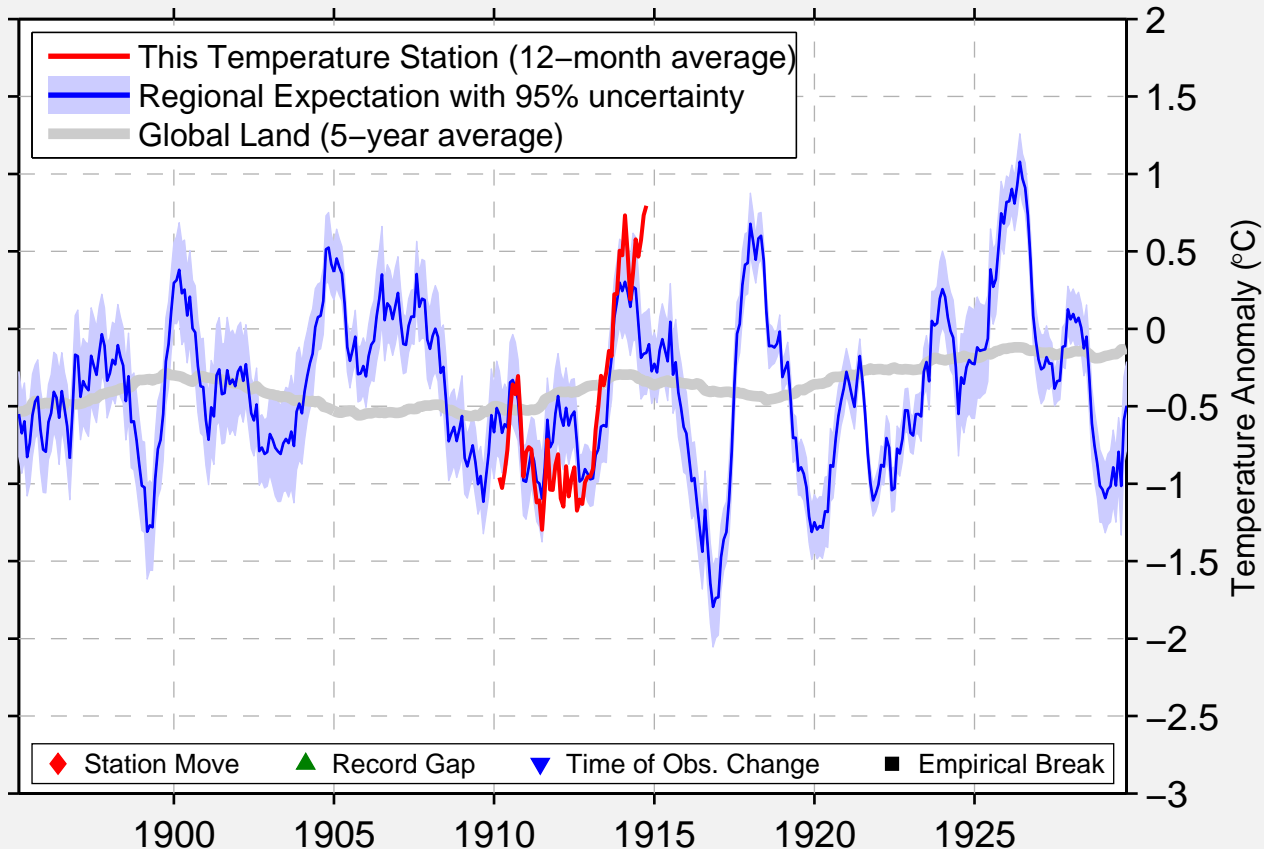

MUSICK

43.567 N, 122.700 W (United States)

Data Quality Controlled and Aligned at Breakpoints

Berkeley Earth