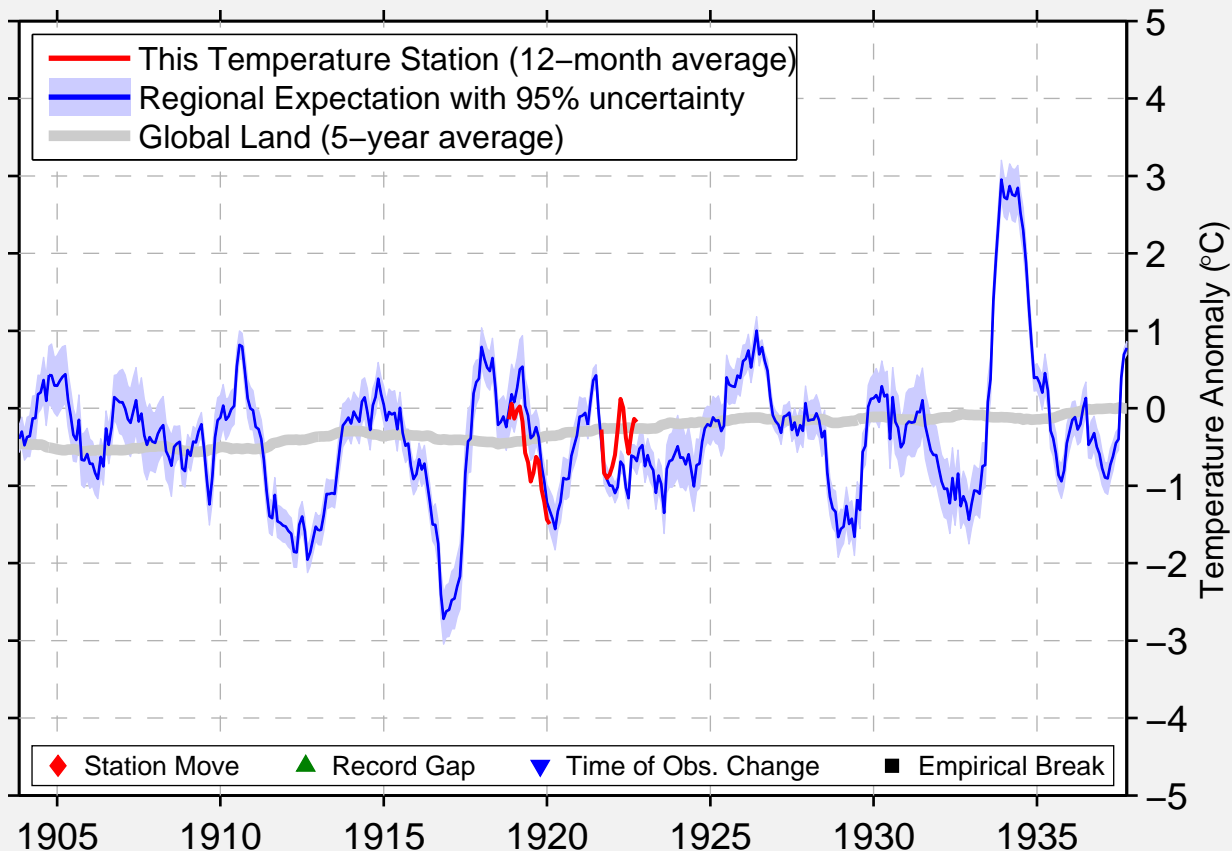

WRENSTED RANCH

43.550 N, 112.433 W (United States)

Data Quality Controlled and Aligned at Breakpoints

Berkeley Earth