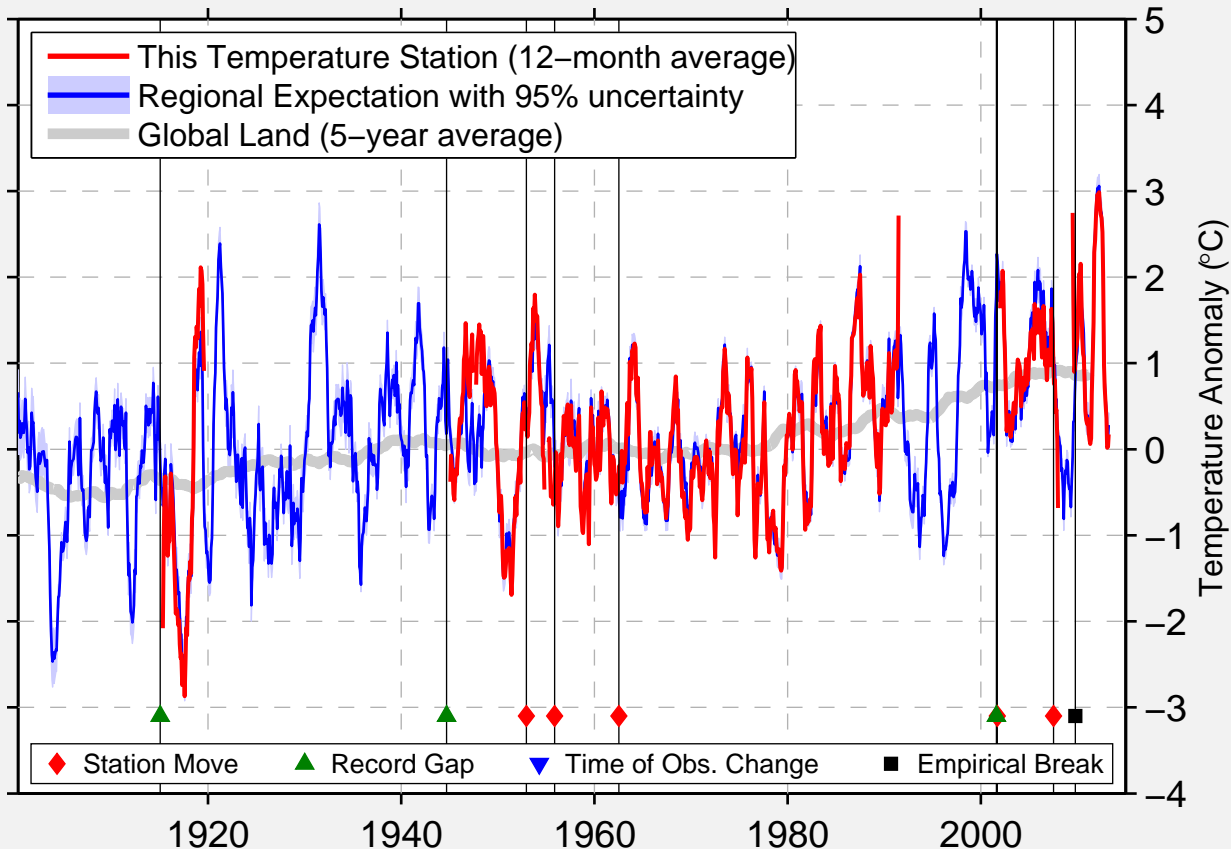

# REEDSBURG

43.532 N, 90.013 W (United States)

Data Quality Controlled and Aligned at Breakpoints

Berkeley Earth