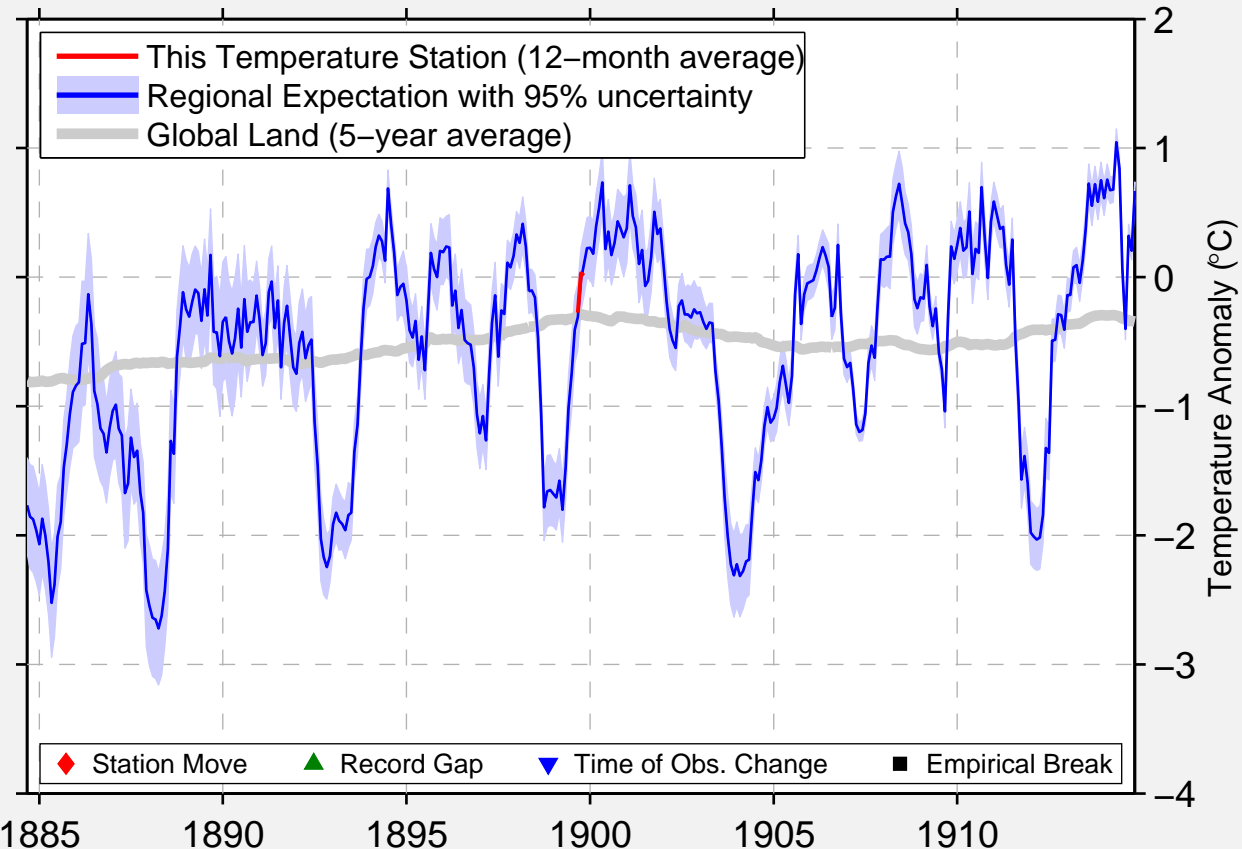

LE ROY

43.517 N, 92.500 W (United States)

Data Quality Controlled and Aligned at Breakpoints

Berkeley Earth