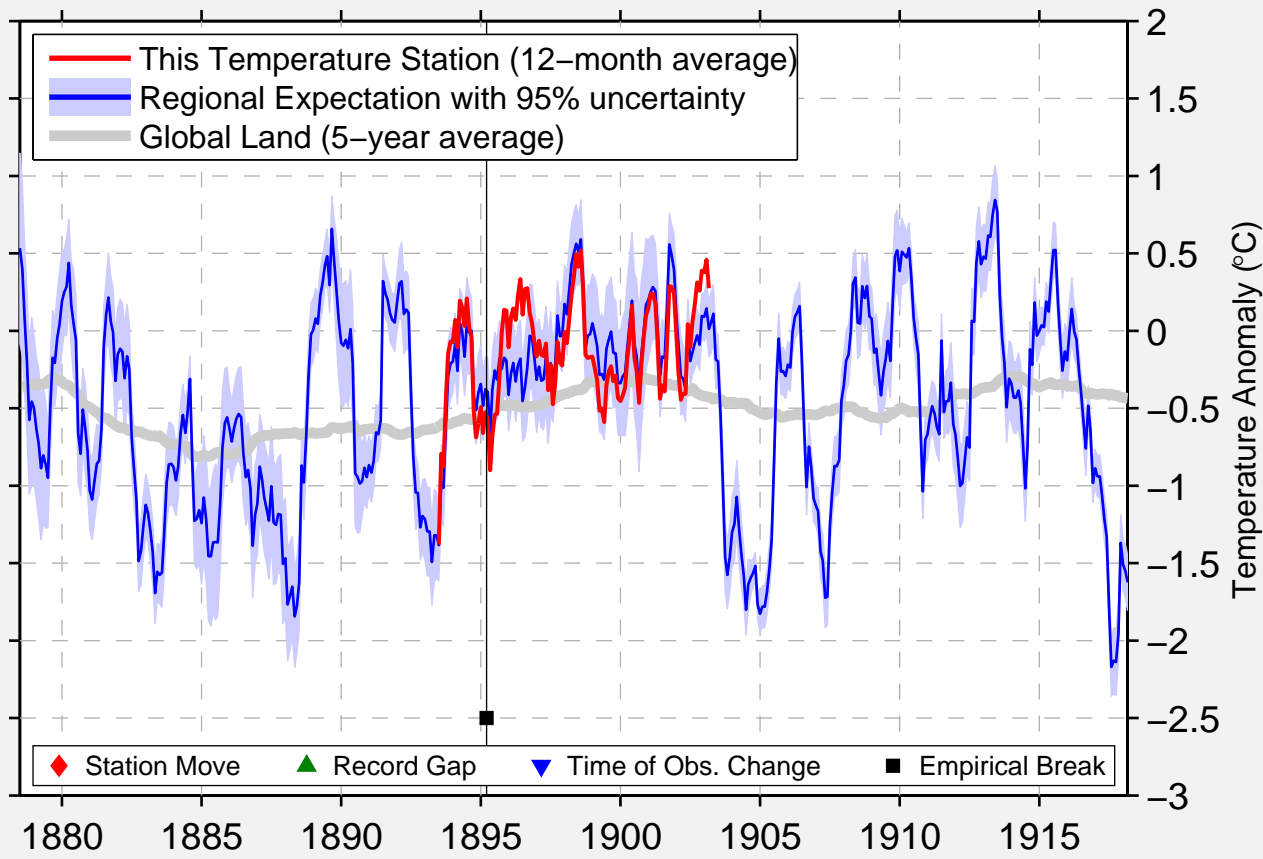

# HARTLAND

43.500 N, 72.350 W (United States)

Data Quality Controlled and Aligned at Breakpoints

Berkeley Earth