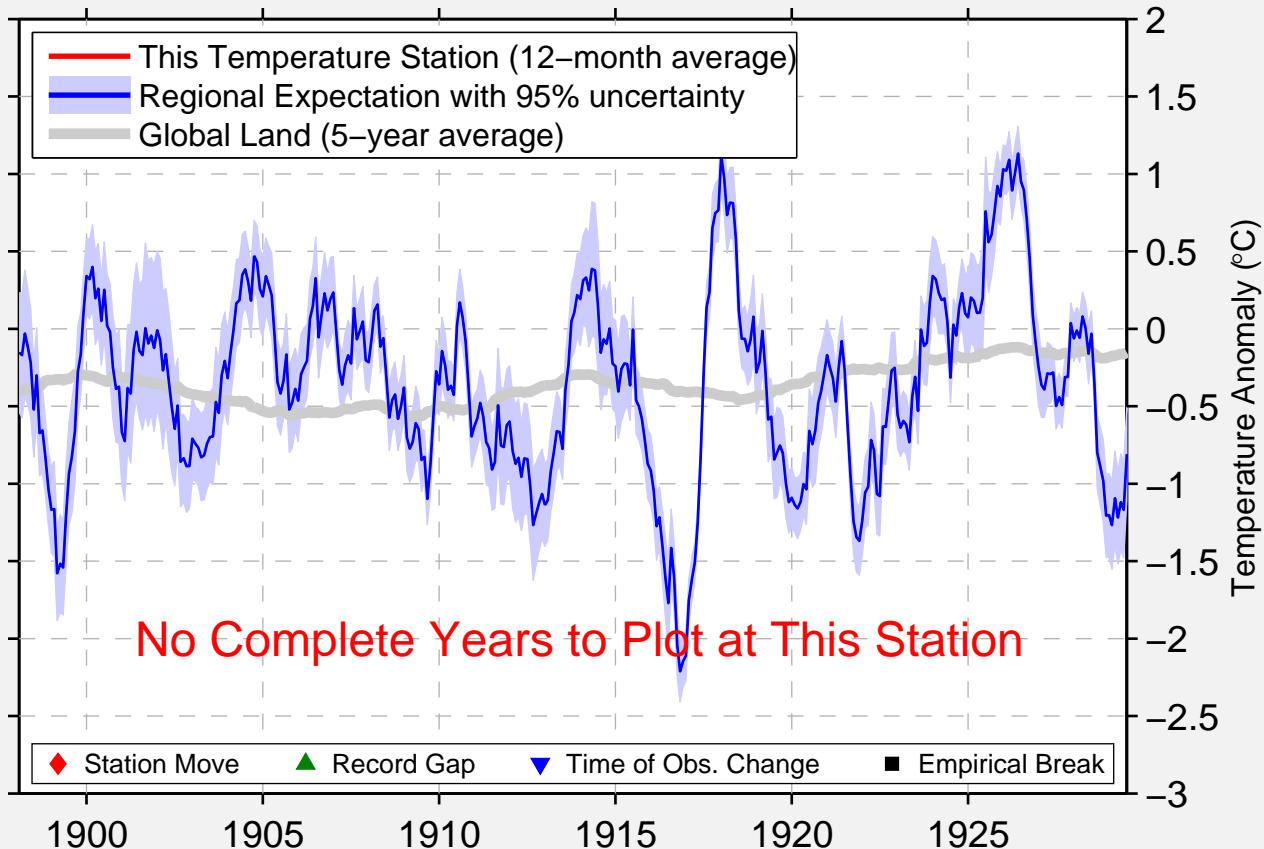

# STAUFFER

43.500 N, 120.117 W (United States)

No Complete Years to Plot at This Station

◆ Station Move    ▲ Record Gap    ▼ Time of Obs. Change    ■ Empirical Break