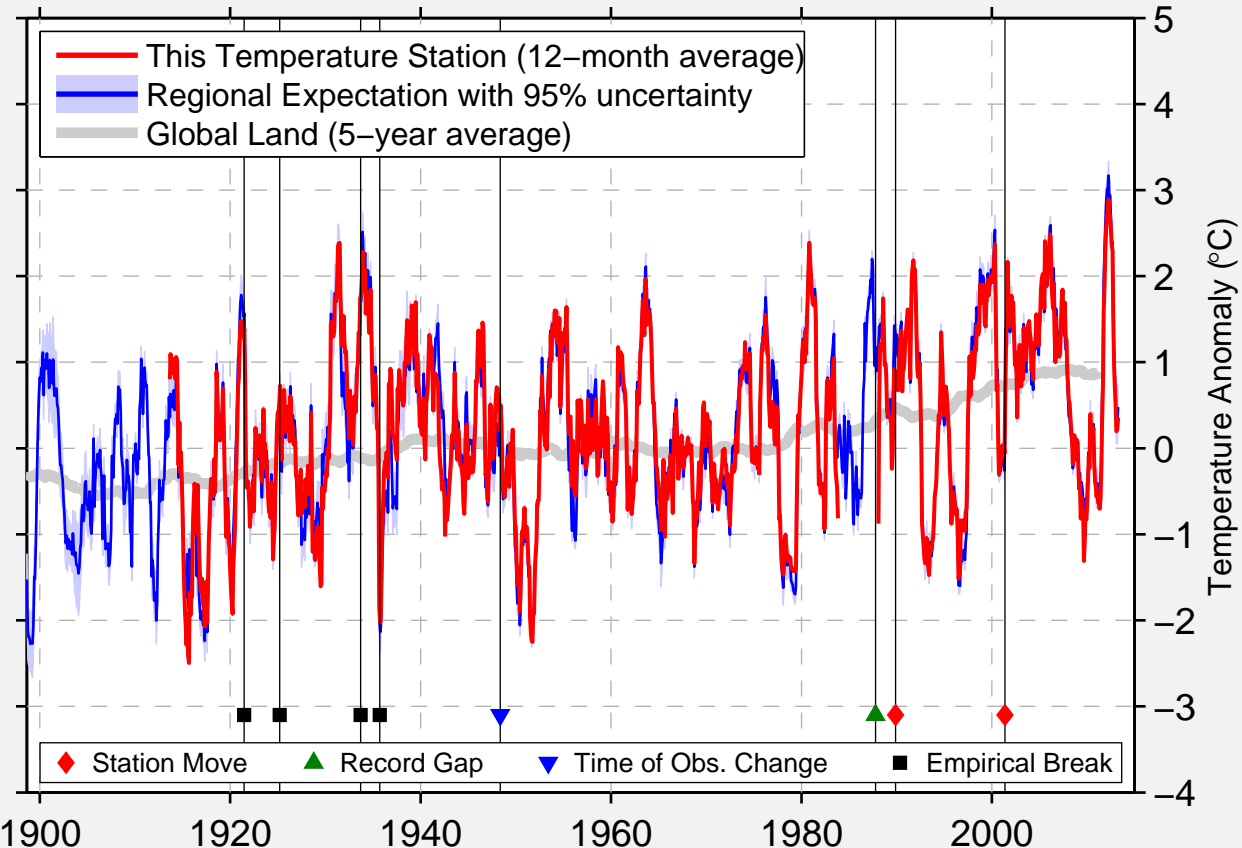

# WOOD

43.498 N, 100.479 W (United States)

Data Quality Controlled and Aligned at Breakpoints

Berkeley Earth