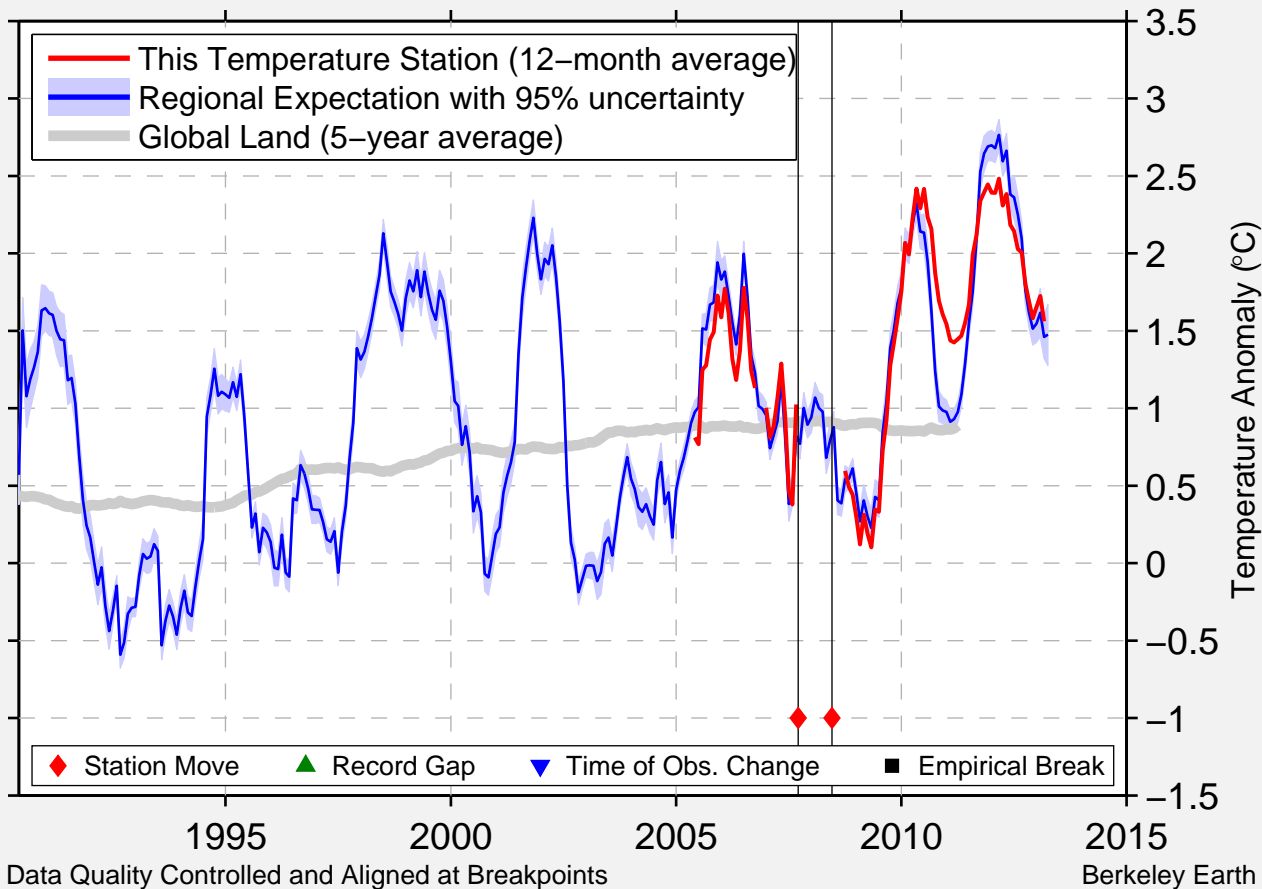

NEW DURHAM 3 NNW

43.494 N, 71.164 W (United States)

Data Quality Controlled and Aligned at Breakpoints

Berkeley Earth