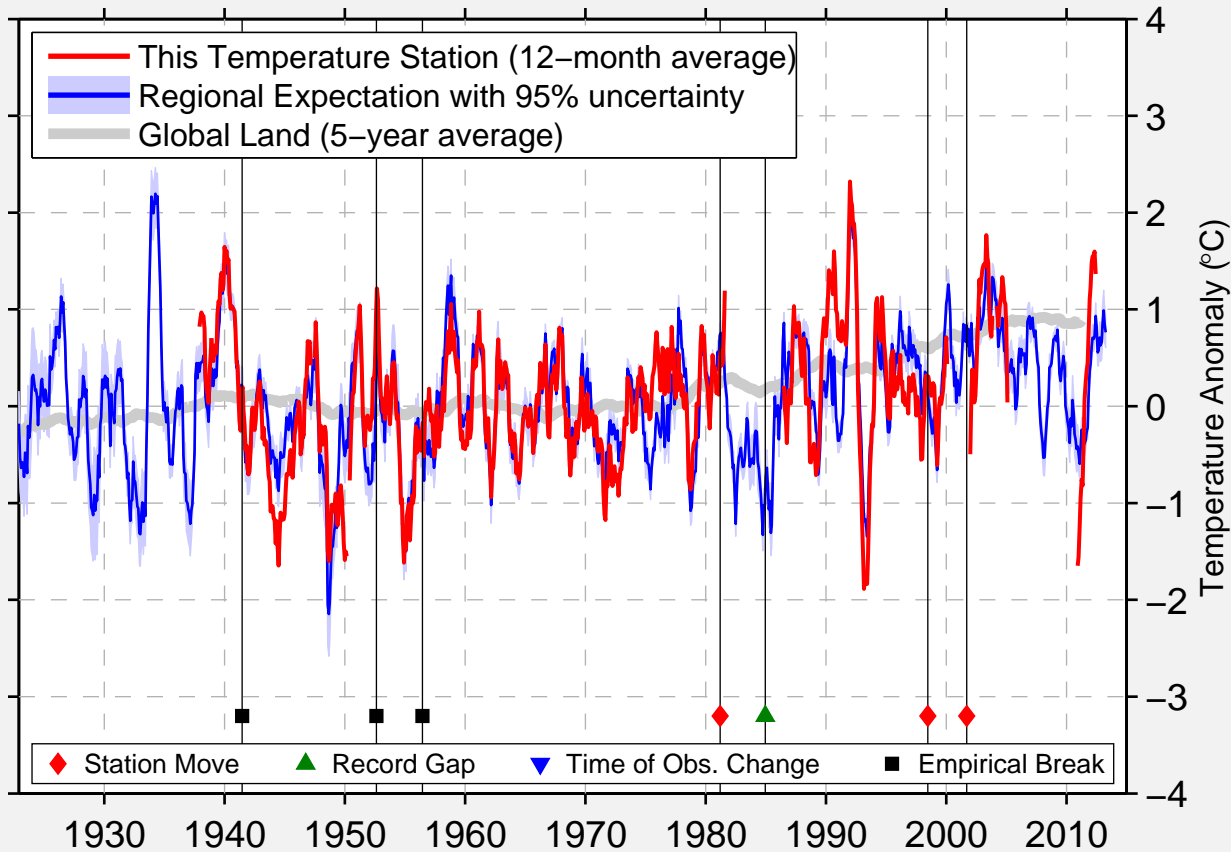

SQUAW BUTTE–NORTHERN GREAT BAS

43.487 N, 119.721 W (United States)

Data Quality Controlled and Aligned at Breakpoints

Berkeley Earth