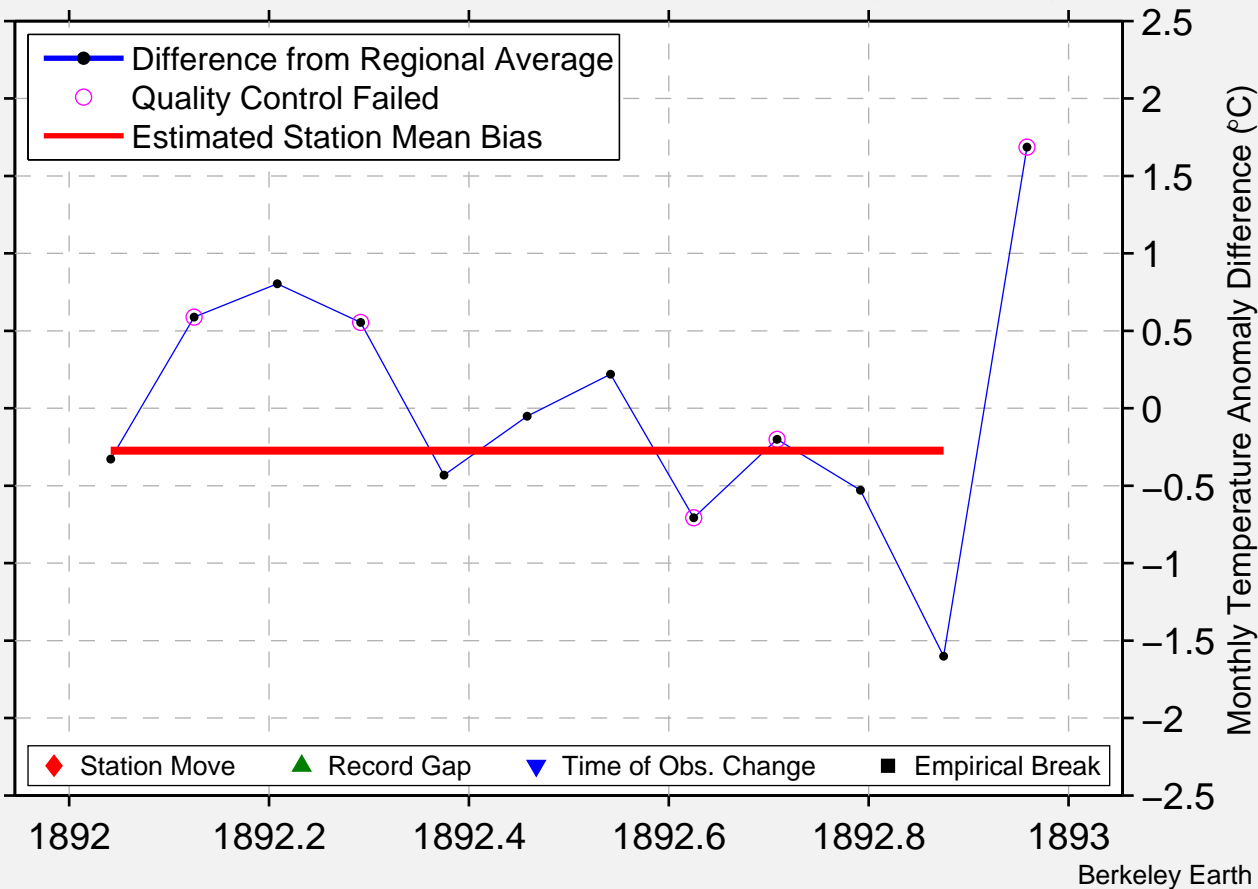

# FREEMONT

Difference of Station Temperature Data from Regional Average

◆ Station Move    ▲ Record Gap    ▼ Time of Obs. Change    ■ Empirical Break