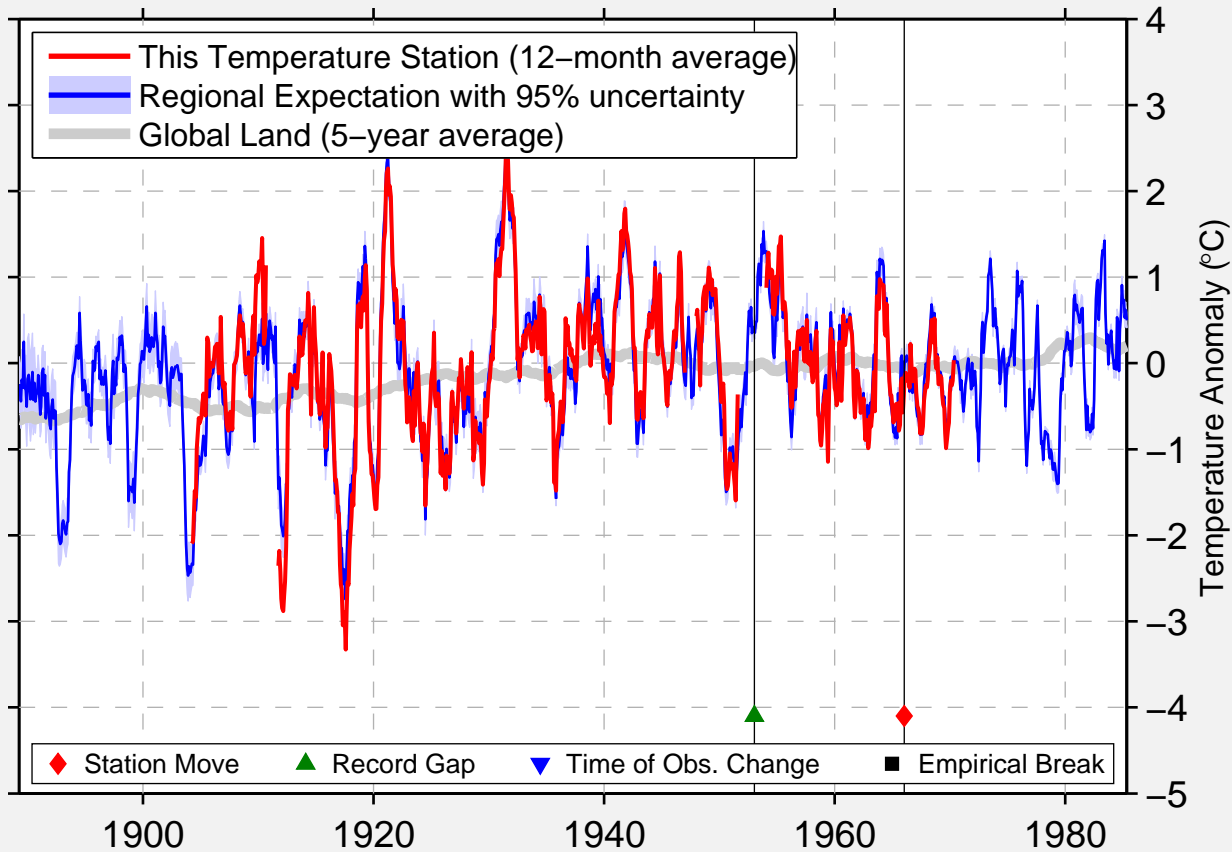

BURNETT 3 S

43.467 N, 88.700 W (United States)

Data Quality Controlled and Aligned at Breakpoints

Berkeley Earth