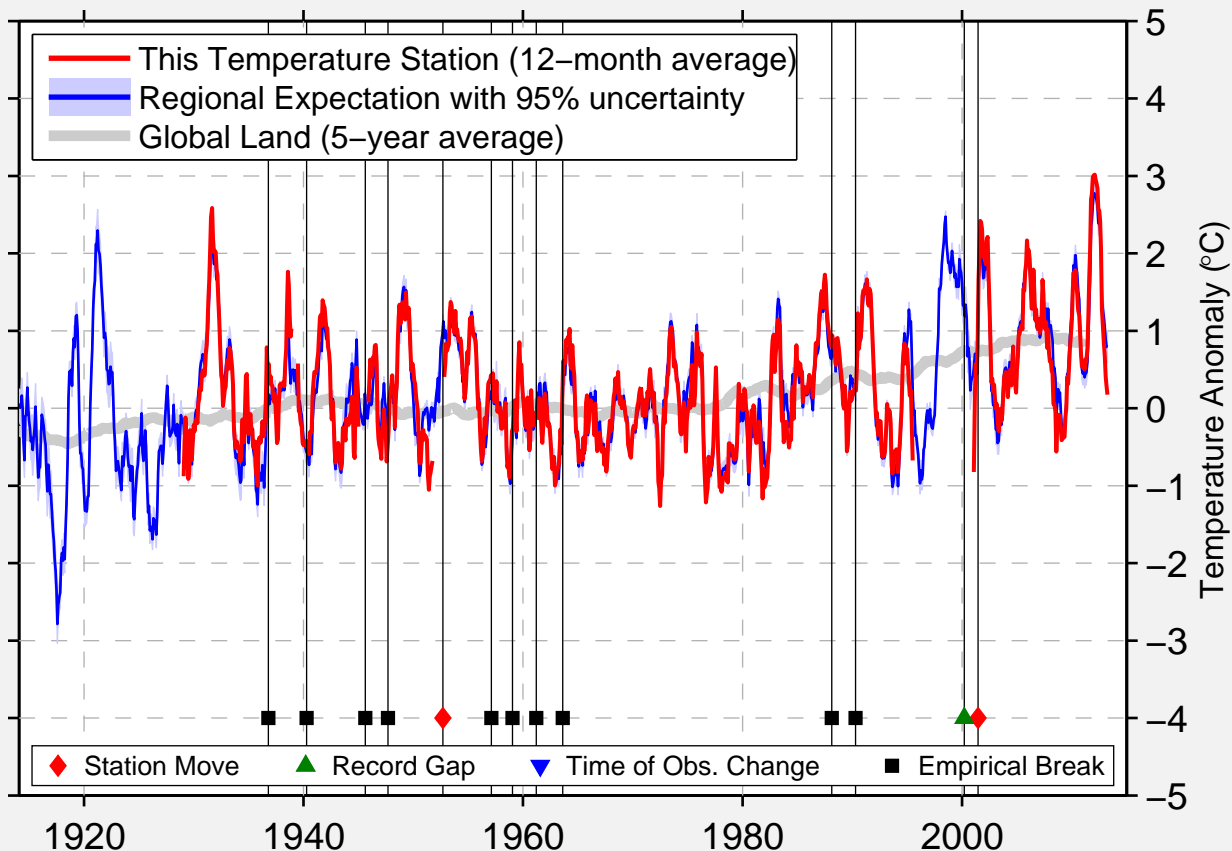

CARO REGIONAL CENTER

43.463 N, 83.400 W (United States)

Data Quality Controlled and Aligned at Breakpoints

Berkeley Earth