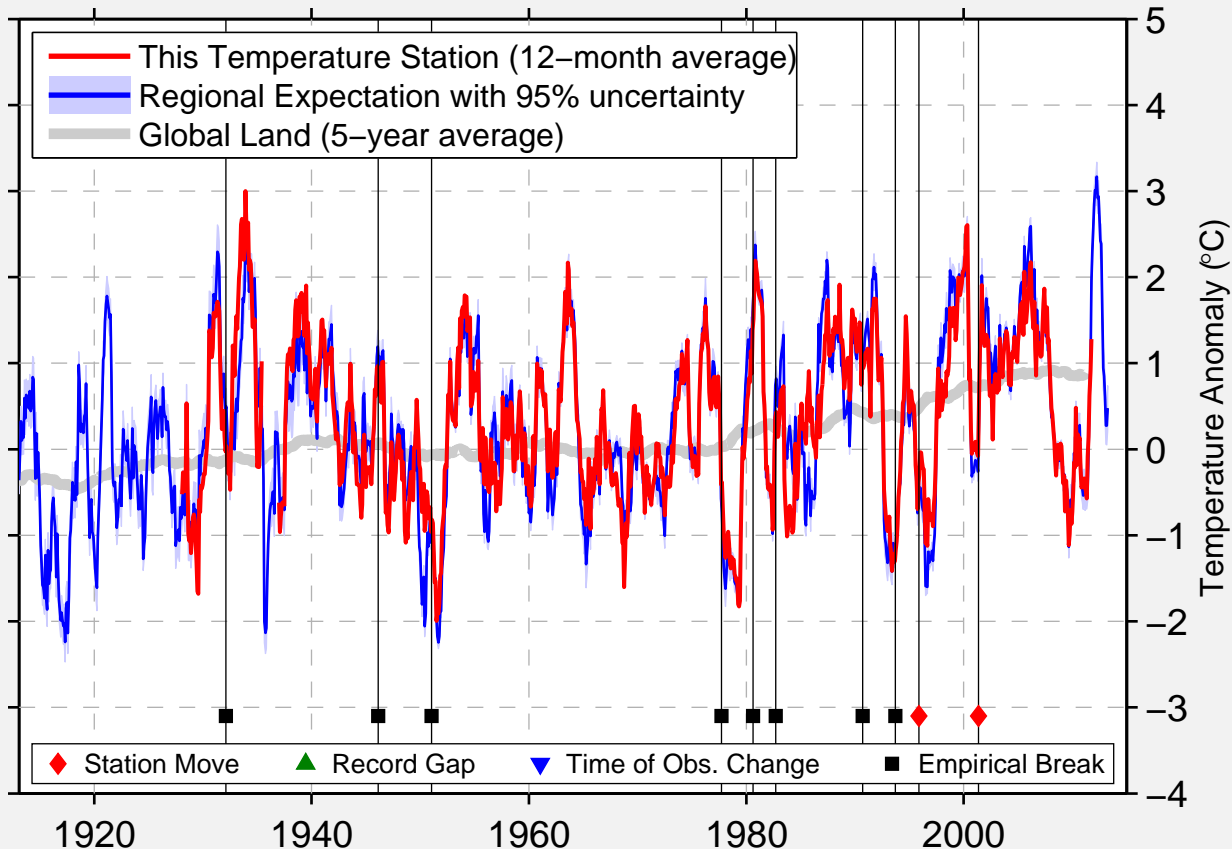

LONG VALLEY

43.460 N, 101.496 W (United States)

Data Quality Controlled and Aligned at Breakpoints

Berkeley Earth