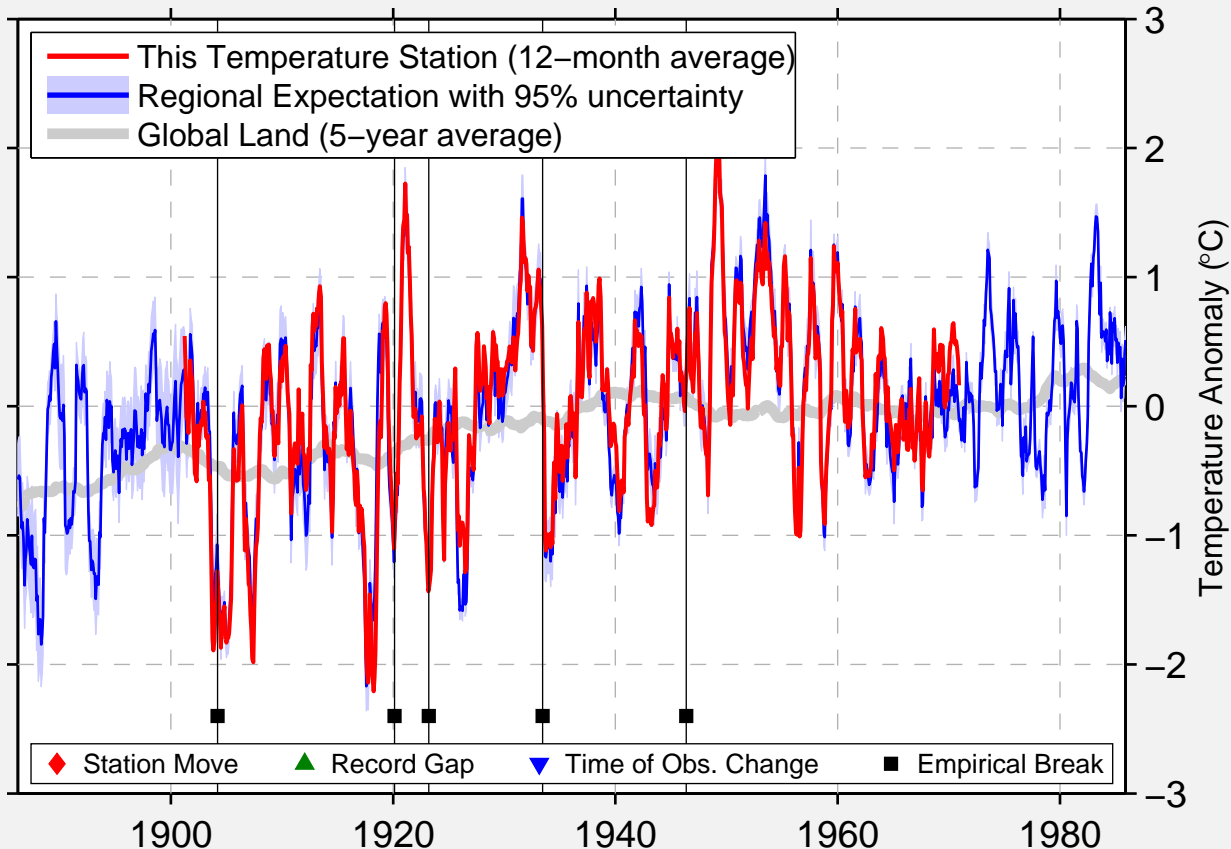

# FRANKLIN

43.450 N, 71.667 W (United States)

Data Quality Controlled and Aligned at Breakpoints

Berkeley Earth