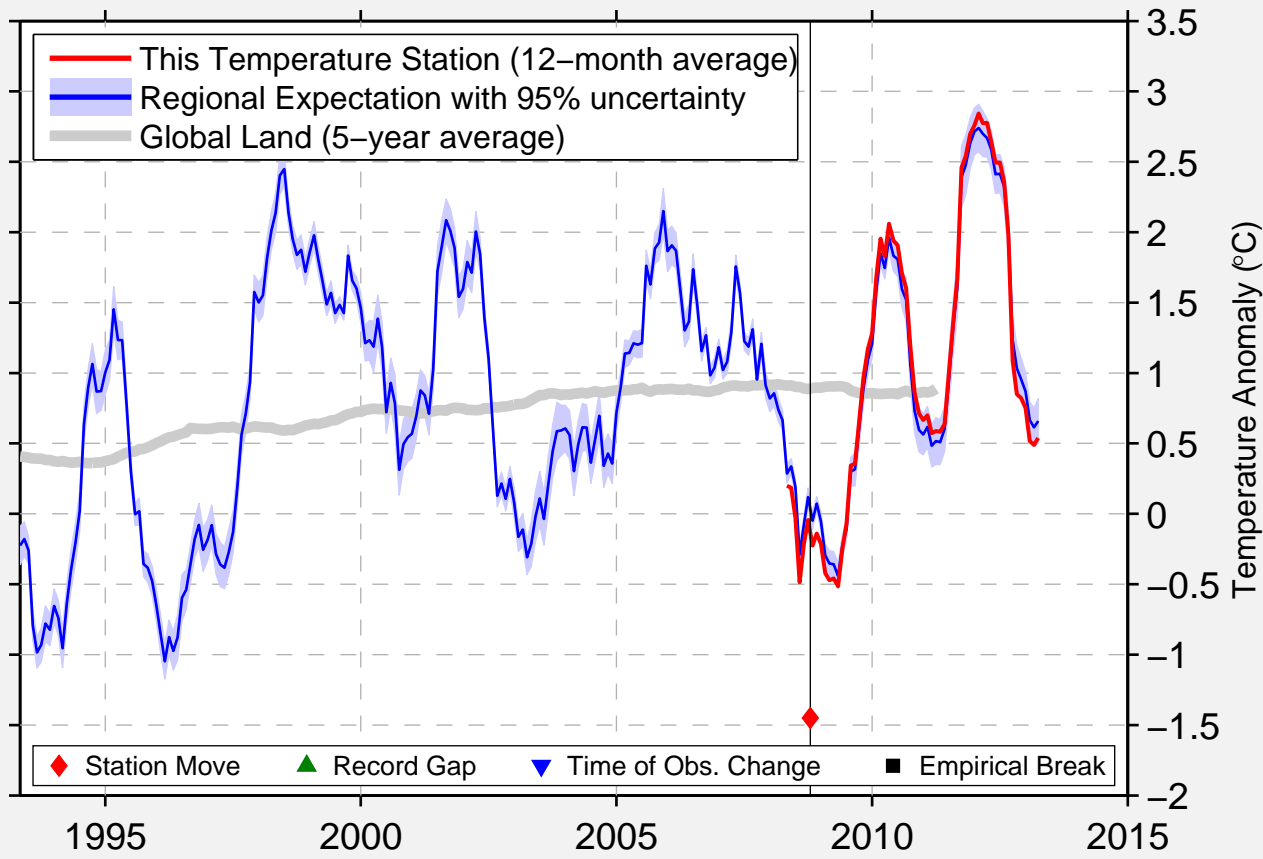

FREMONT 4 WSW

43.446 N, 86.026 W (United States)

Data Quality Controlled and Aligned at Breakpoints

Berkeley Earth