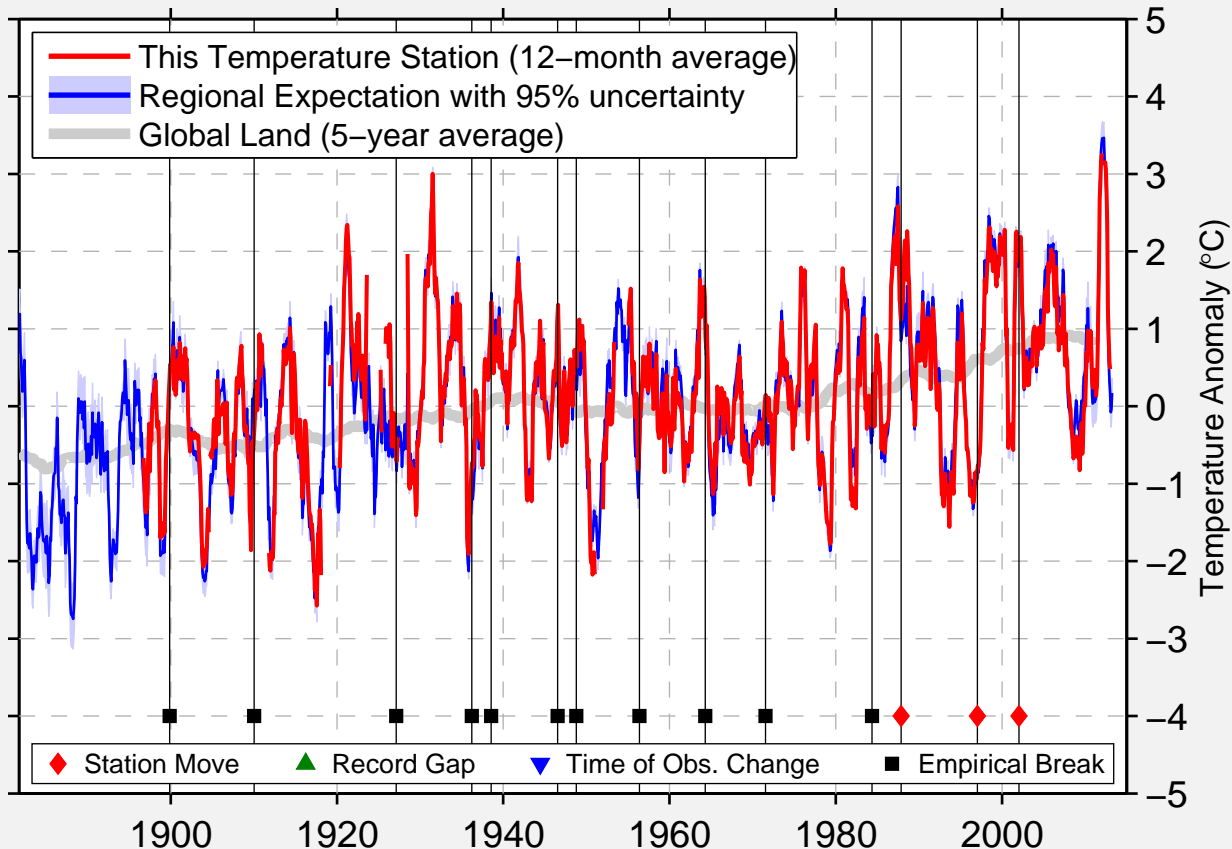

NORTHWOOD

43.433 N, 93.217 W (United States)

Data Quality Controlled and Aligned at Breakpoints

Berkeley Earth