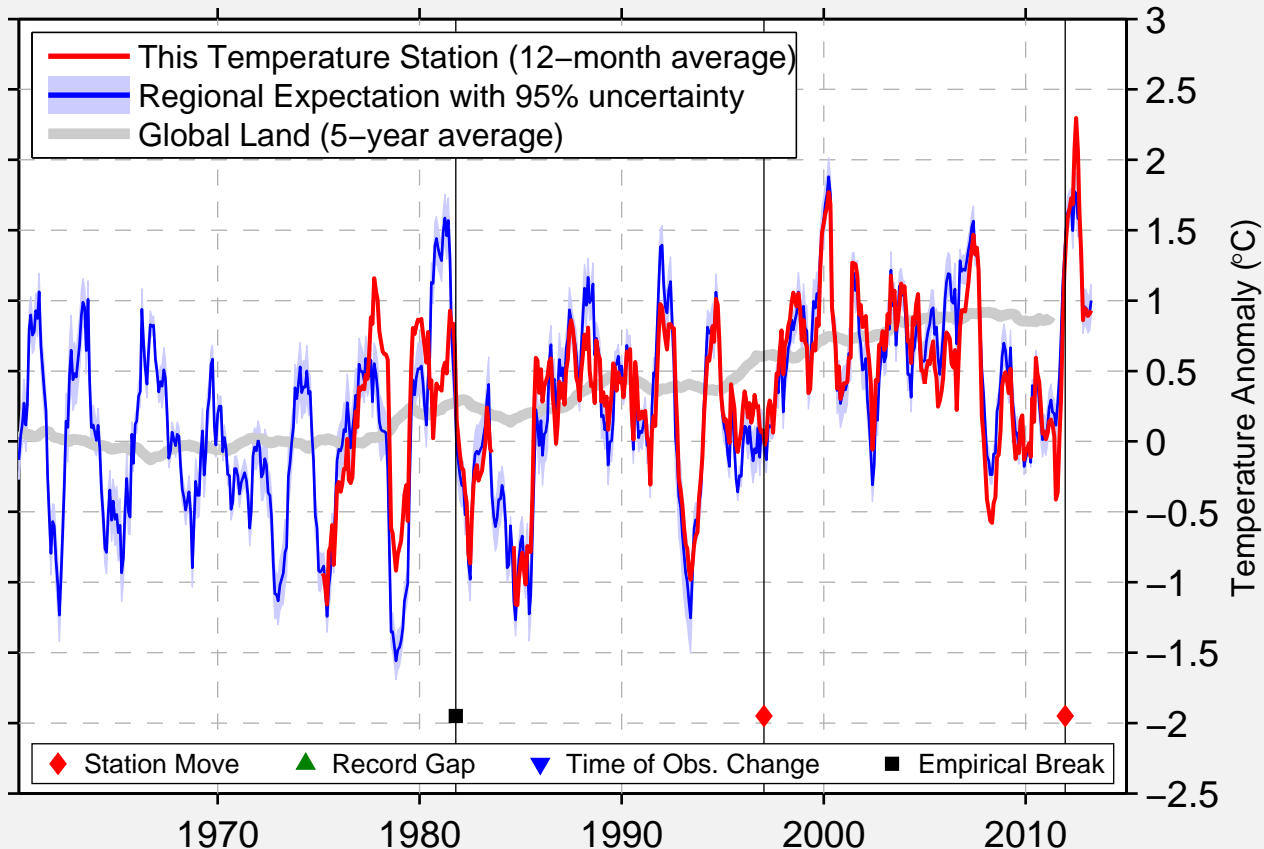

DARWIN RANCH

43.417 N, 110.152 W (United States)

Data Quality Controlled and Aligned at Breakpoints

Berkeley Earth