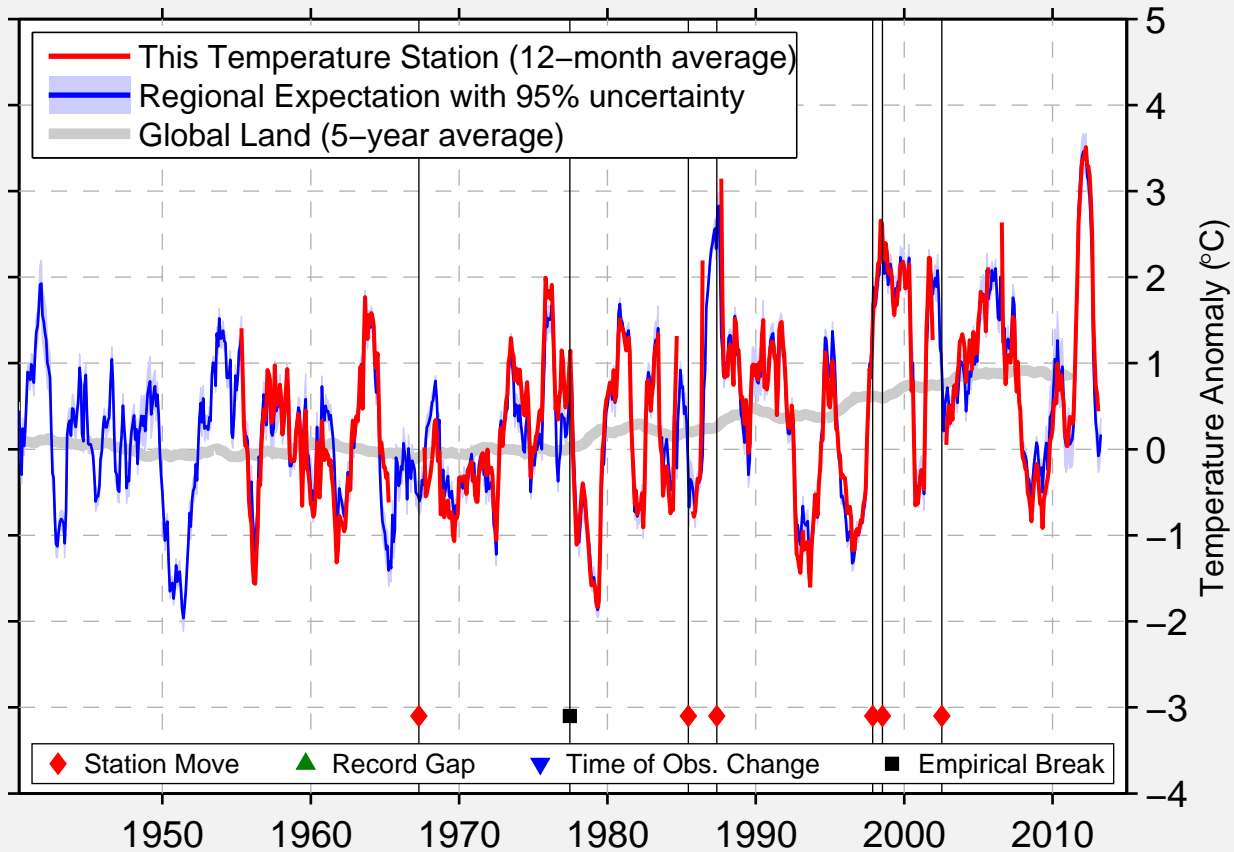

# SWEA CITY 1 NE

43.400 N, 94.329 W (United States)

Data Quality Controlled and Aligned at Breakpoints

Berkeley Earth