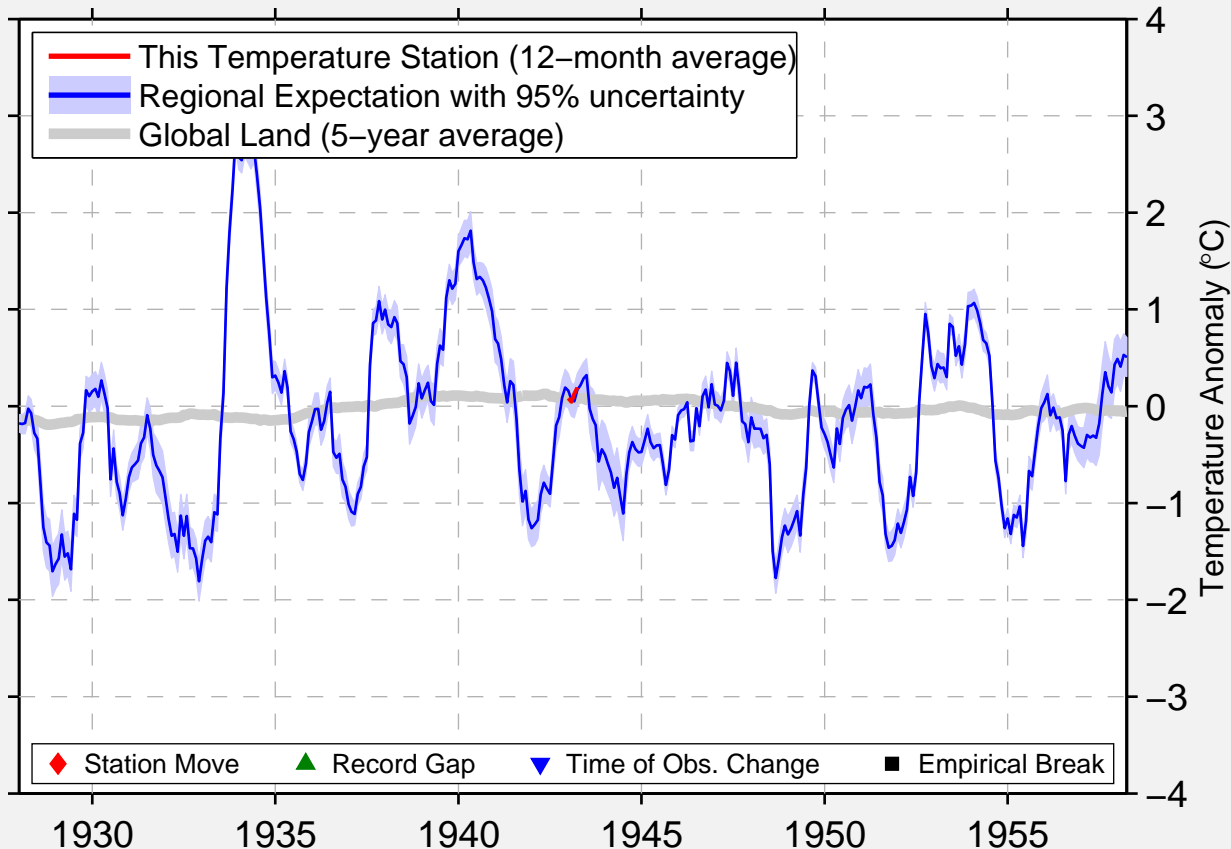

MIDWAY

43.400 N, 112.833 W (United States)

◆ Station Move ▲ Record Gap ▼ Time of Obs. Change ■ Empirical Break