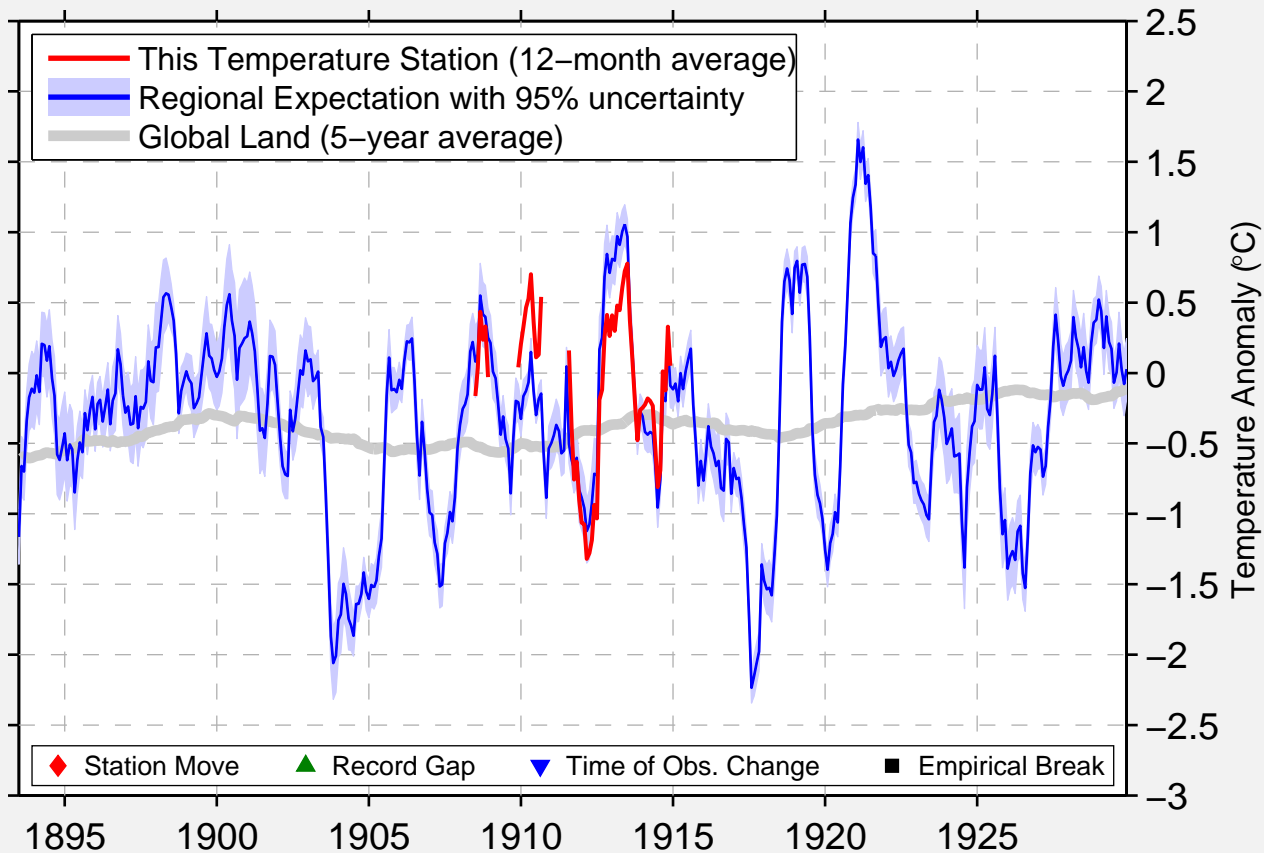

MOREHOUSEVILLE

43.383 N, 74.733 W (United States)

Data Quality Controlled and Aligned at Breakpoints

Berkeley Earth