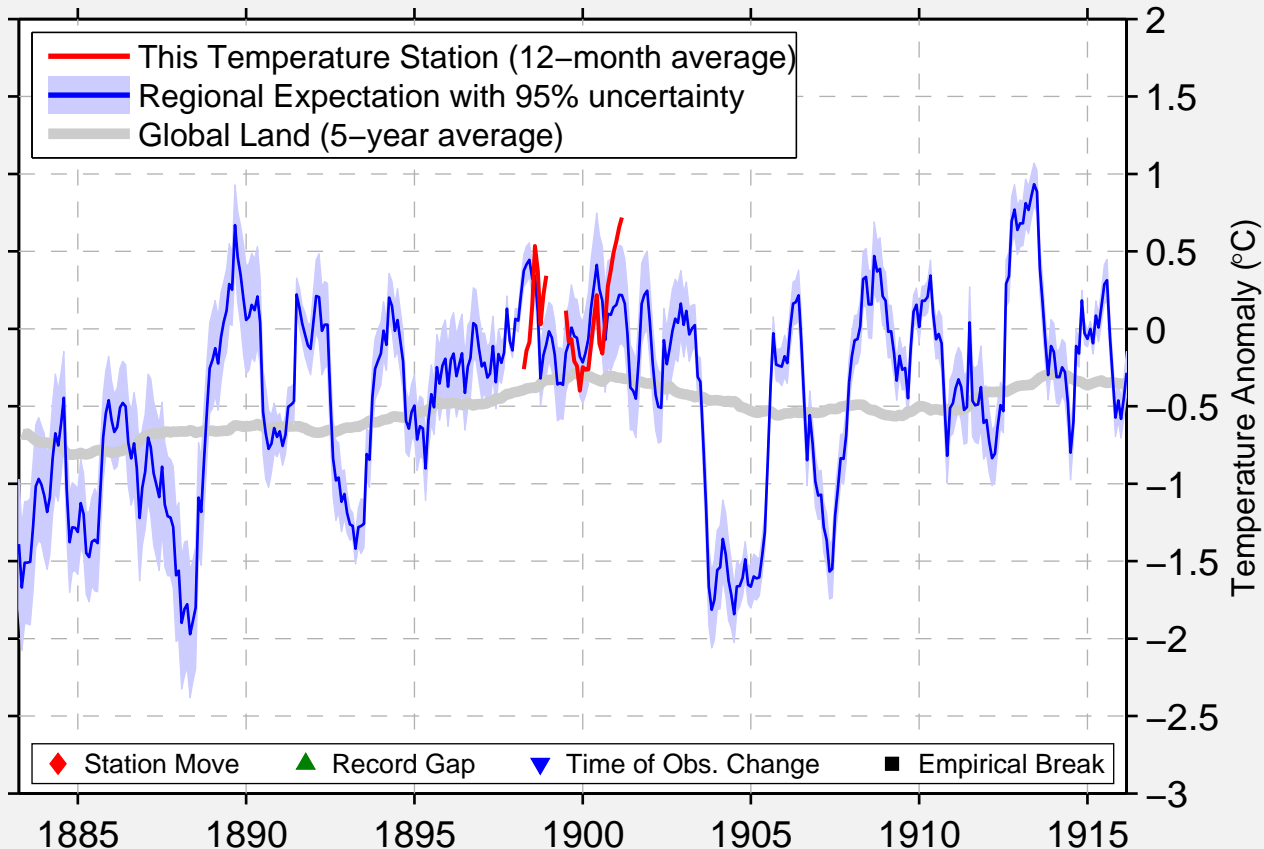

CLAREMONT JUNCTION

43.367 N, 72.383 W (United States)

Data Quality Controlled and Aligned at Breakpoints

Berkeley Earth