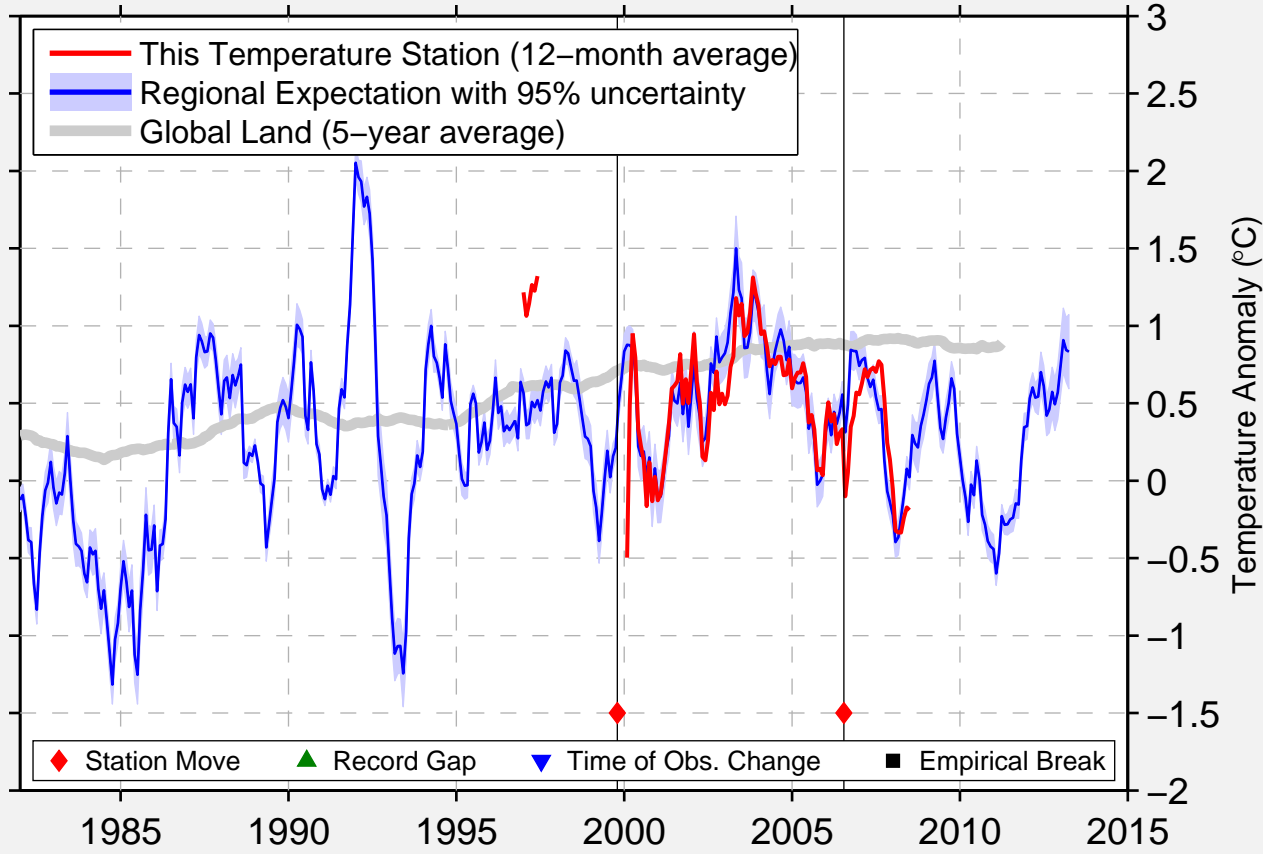

# FORT ROCK 4 NW

43.366 N, 121.097 W (United States)

Data Quality Controlled and Aligned at Breakpoints

Berkeley Earth