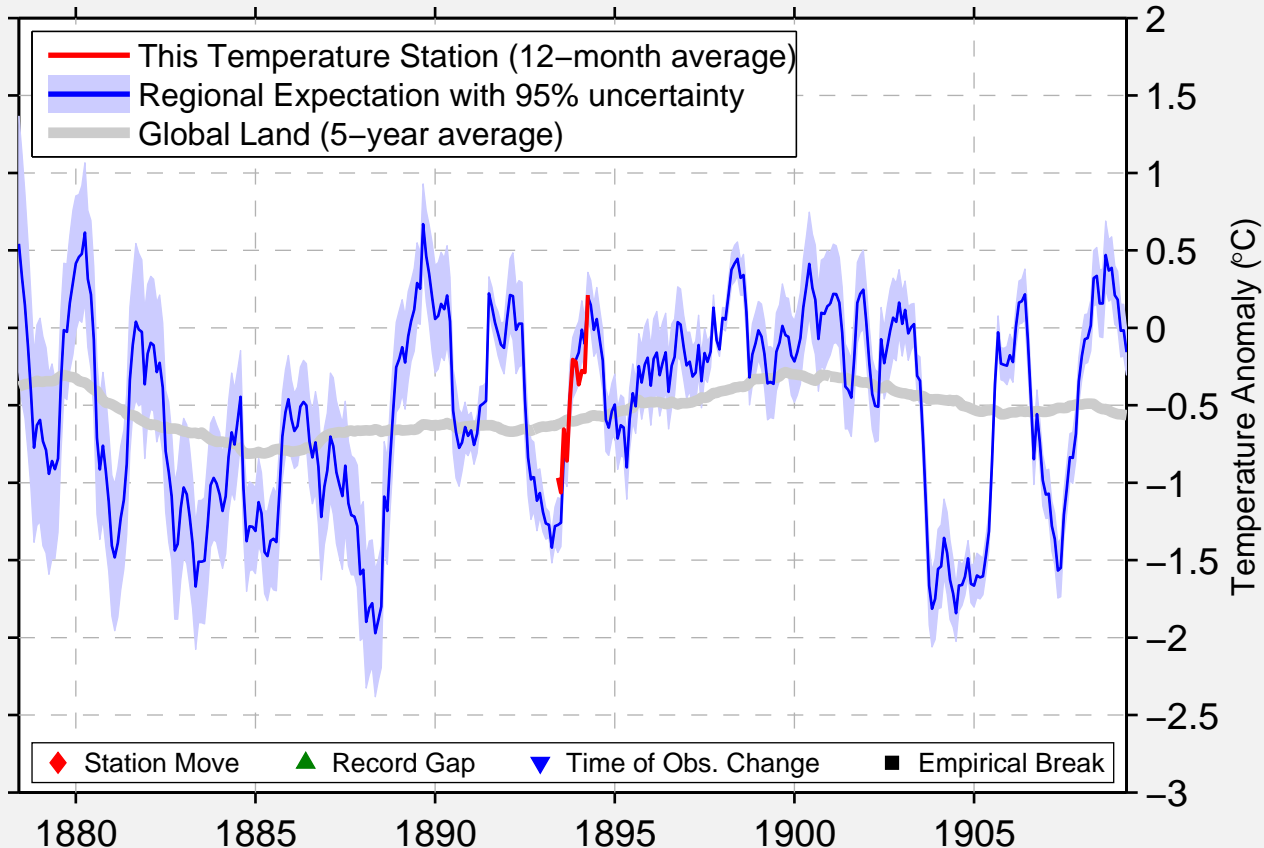

# EAST CANTERBURY

43.350 N, 71.500 W (United States)

Data Quality Controlled and Aligned at Breakpoints

Berkeley Earth