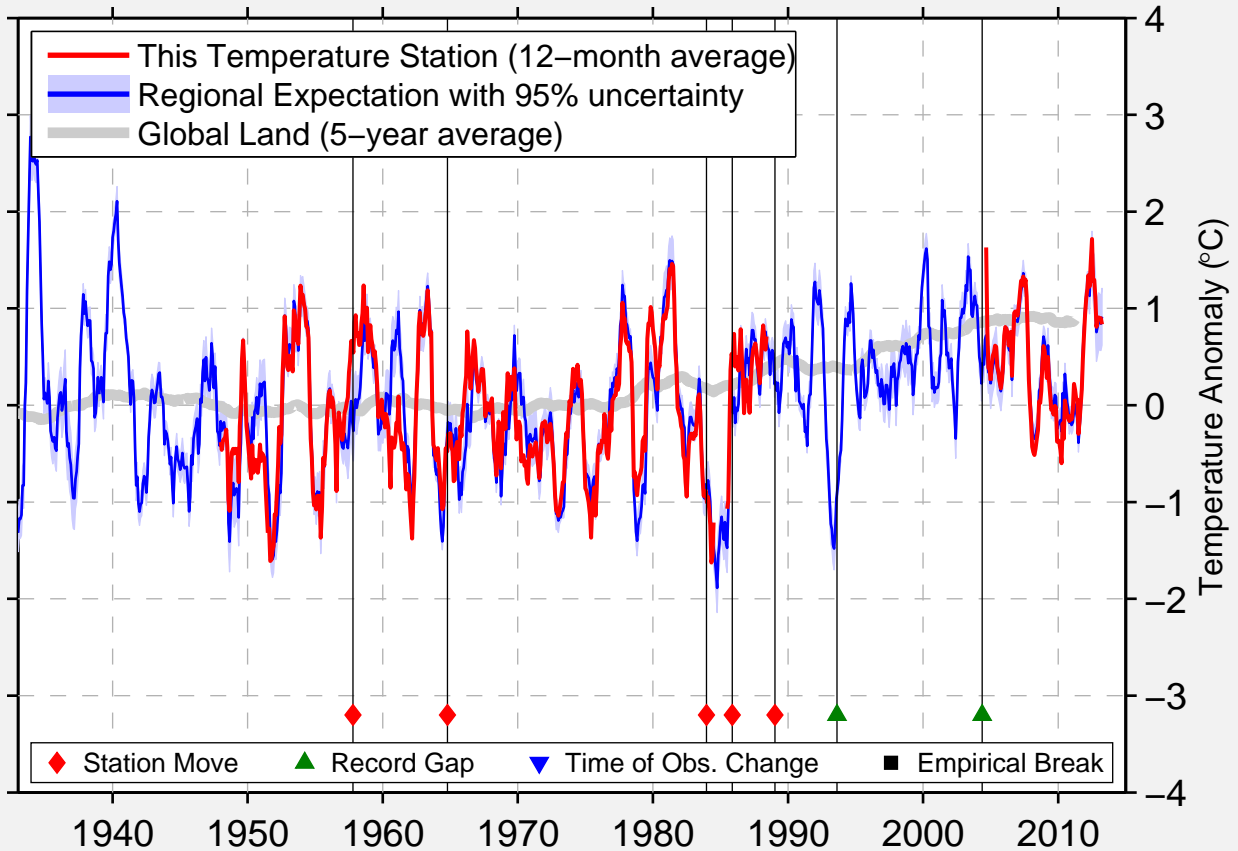

PALISADES

43.350 N, 111.217 W (United States)

Data Quality Controlled and Aligned at Breakpoints

Berkeley Earth