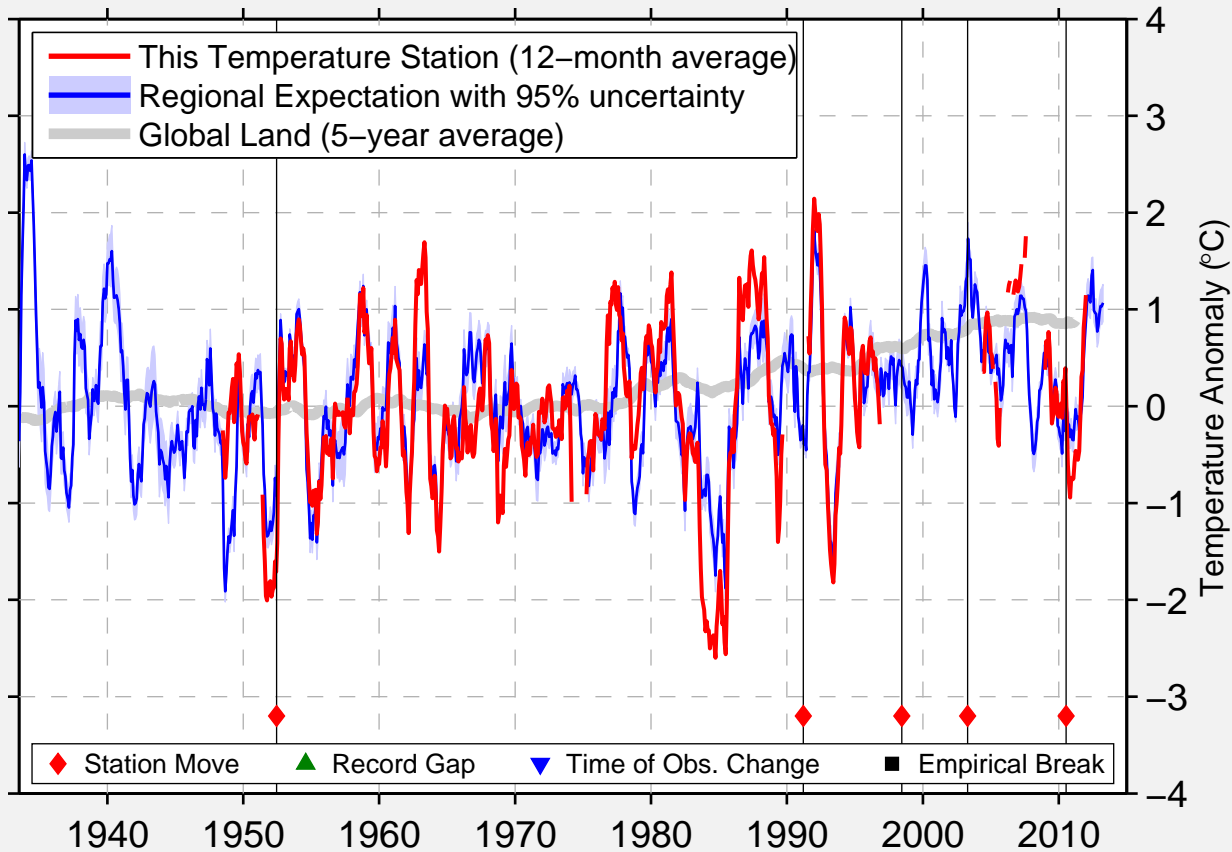

FAIRFIELD RANGER STN

43.350 N, 114.799 W (United States)

Data Quality Controlled and Aligned at Breakpoints

Berkeley Earth