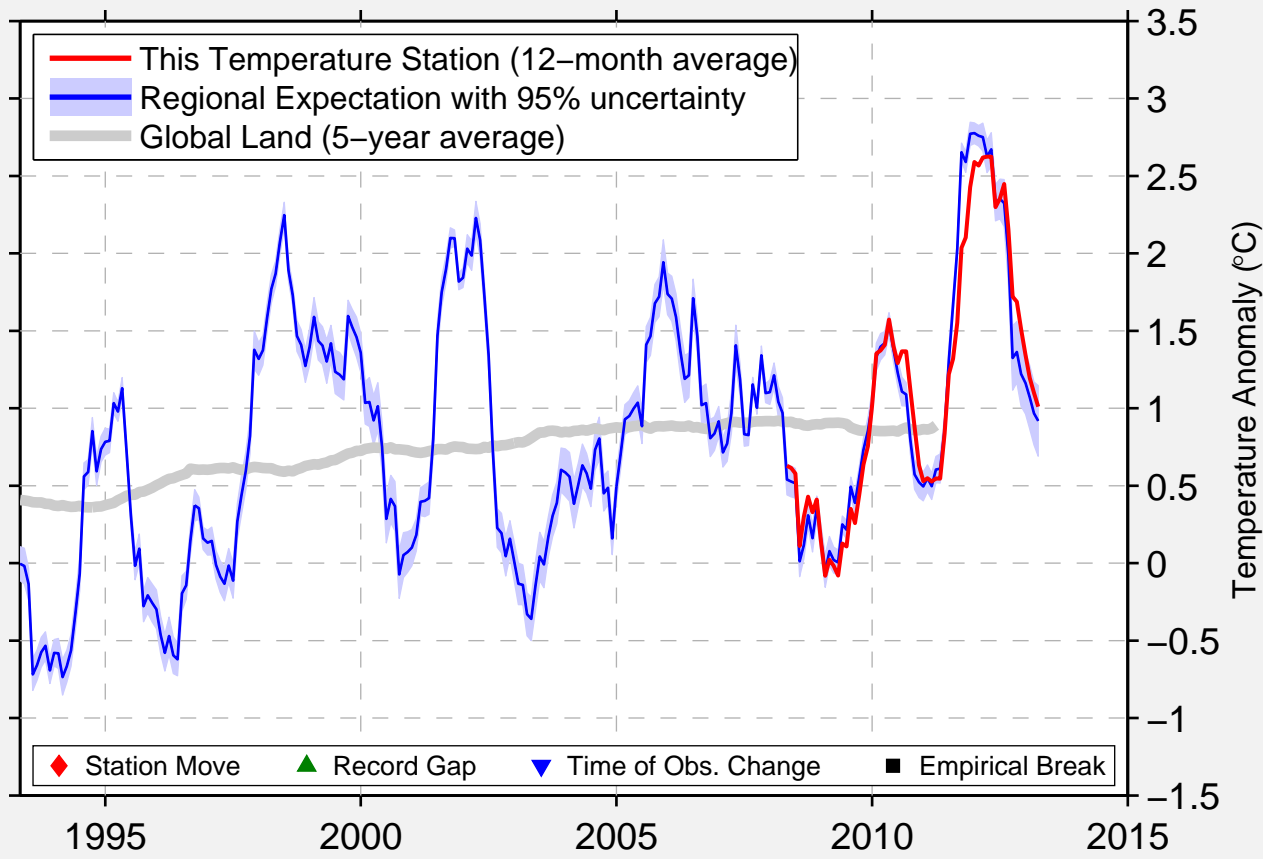

# OLCOTT HARBOR

43.333 N, 78.717 W (United States)

Data Quality Controlled and Aligned at Breakpoints

Berkeley Earth