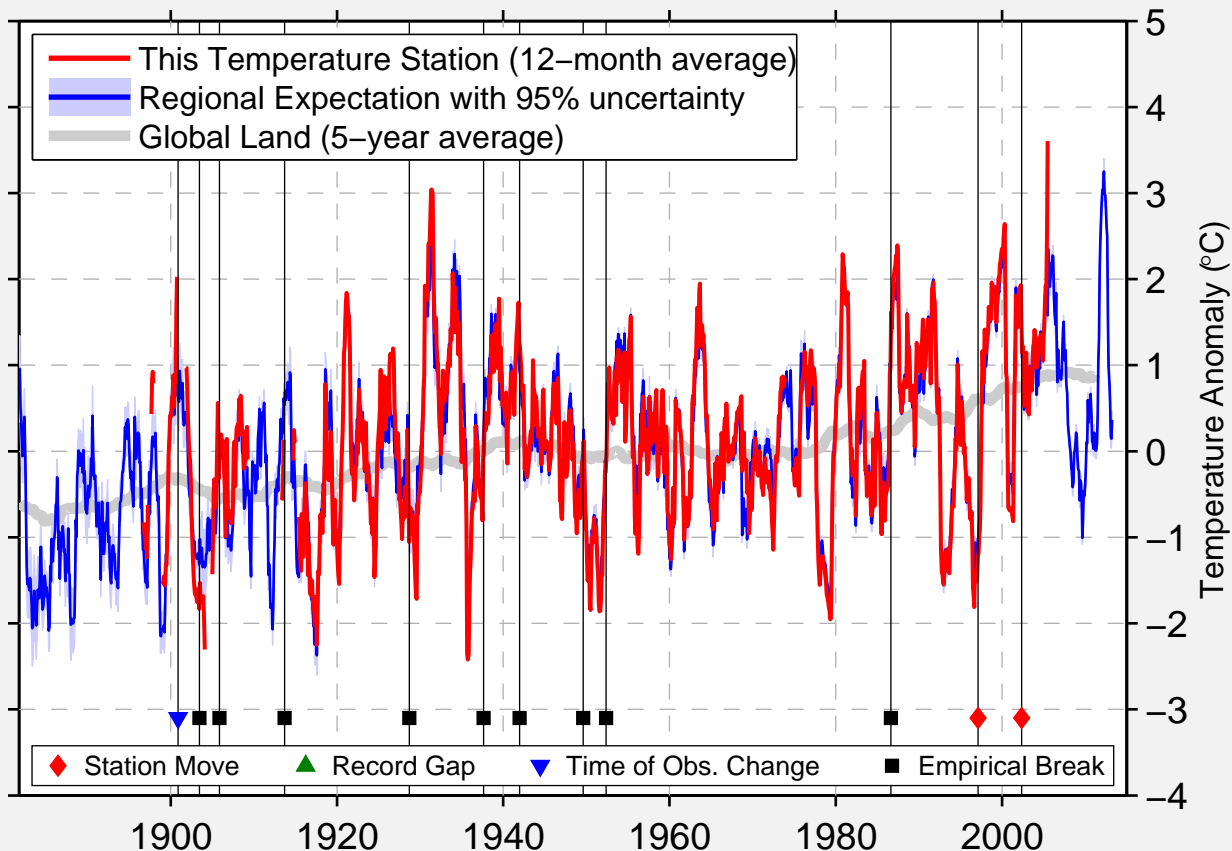

# ARMOUR

43.327 N, 98.350 W (United States)

Data Quality Controlled and Aligned at Breakpoints

Berkeley Earth