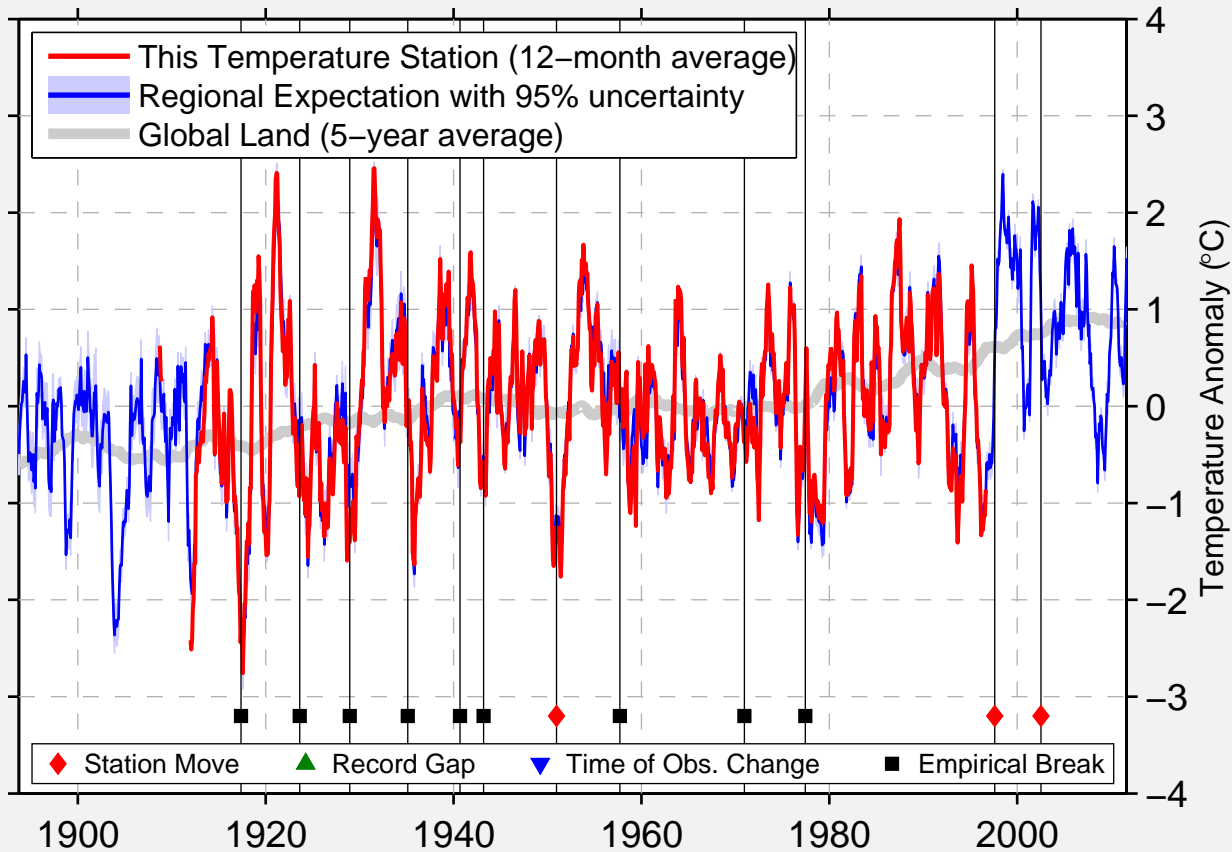

PRAIRIE DU SAC 2 N

43.310 N, 89.728 W (United States)

Data Quality Controlled and Aligned at Breakpoints

Berkeley Earth