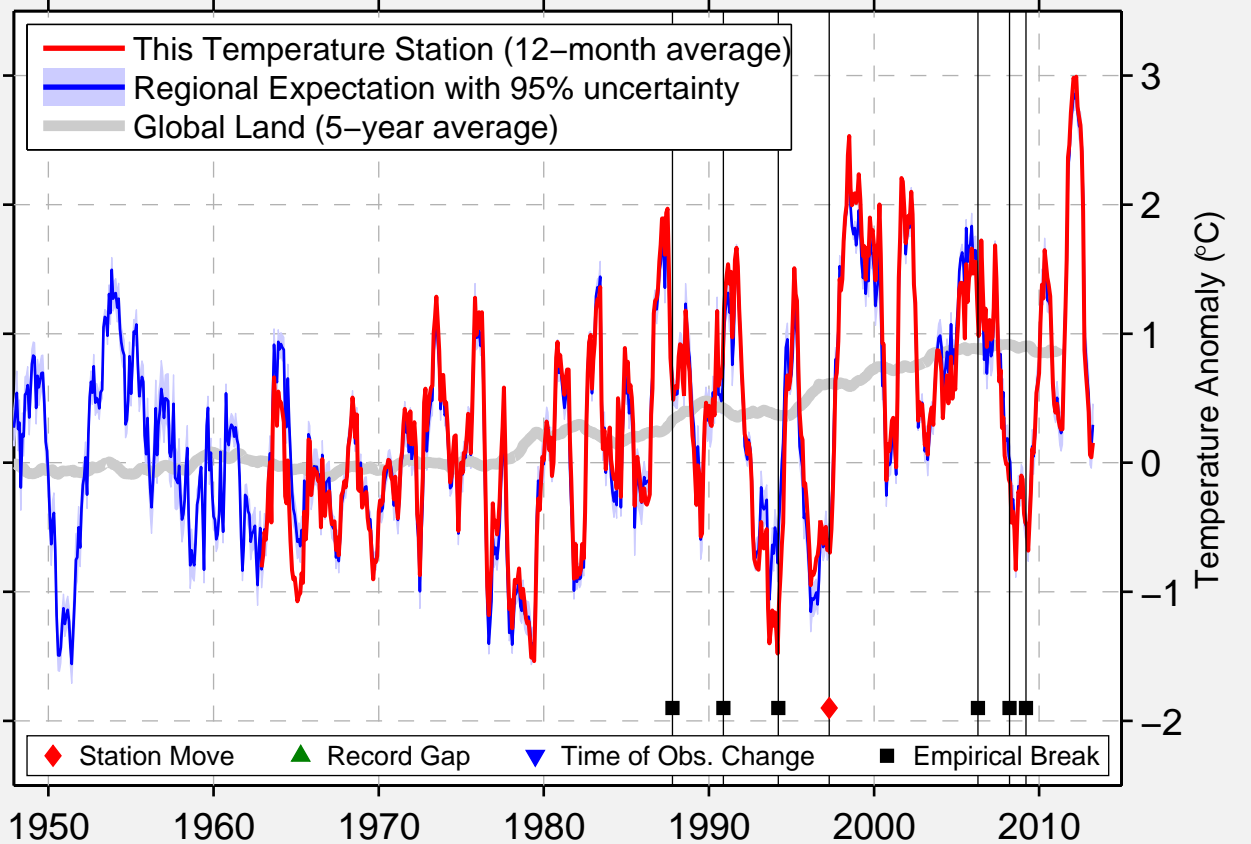

ARLINGTON UNIV FARM

43.300 N, 89.343 W (United States)

Data Quality Controlled and Aligned at Breakpoints

Berkeley Earth