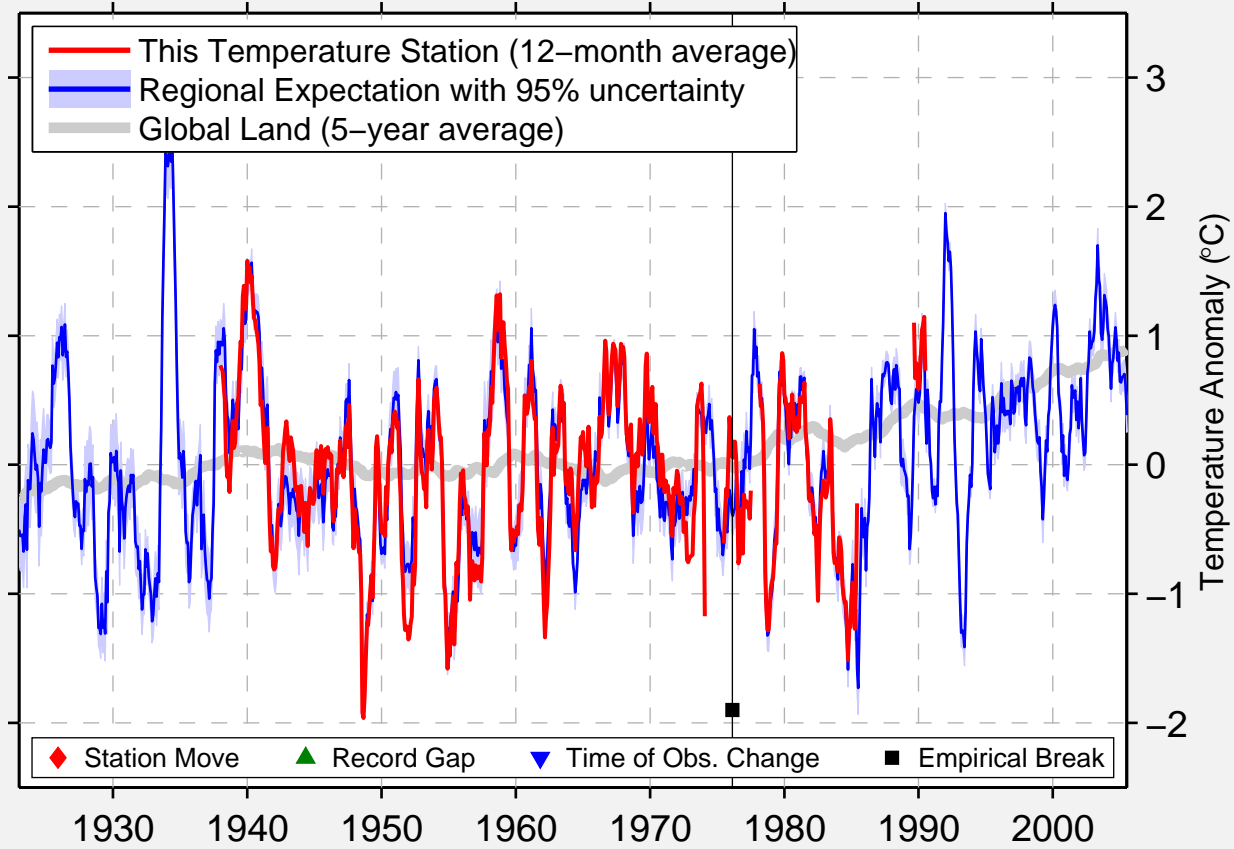

# MALHEUR-REFUGE-HDQ

43.300 N, 118.800 W (United States)

Data Quality Controlled and Aligned at Breakpoints

Berkeley Earth