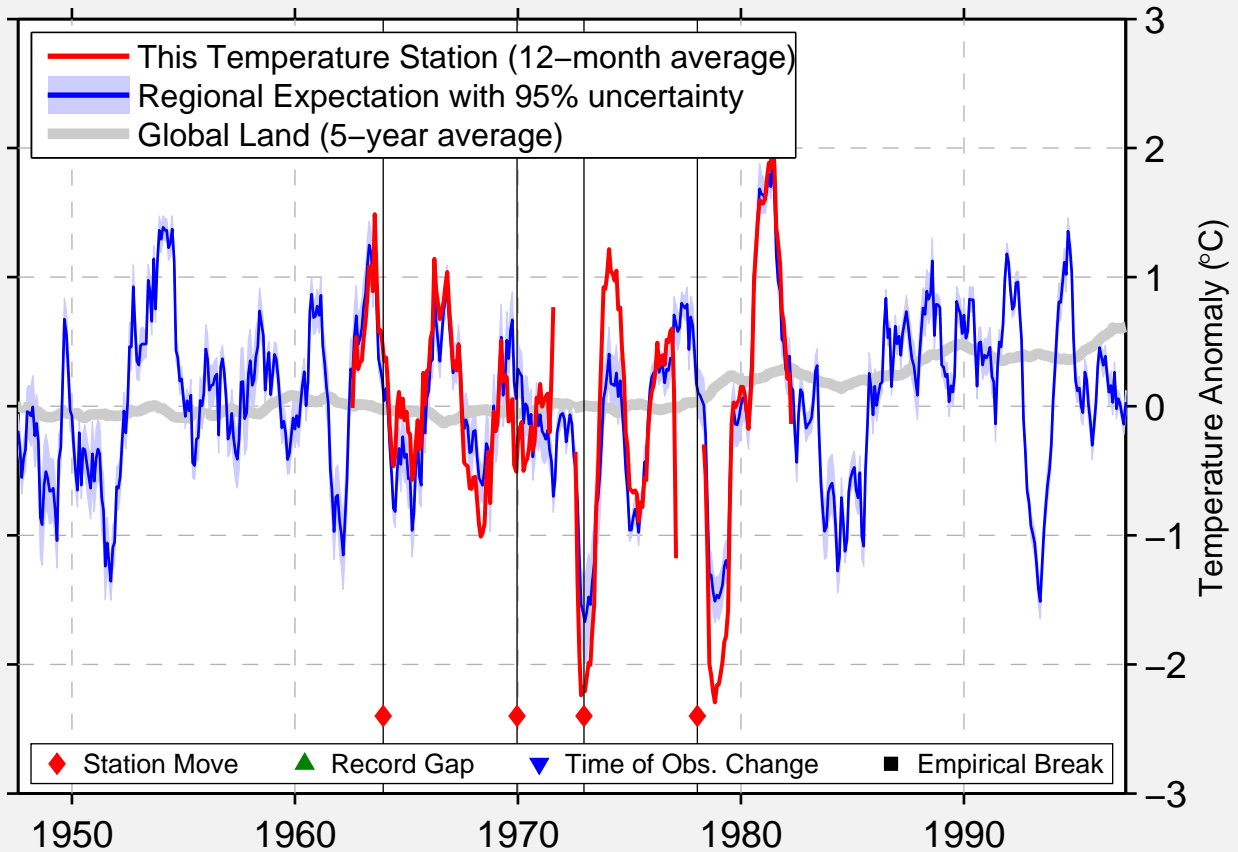

LOST CABIN

43.283 N, 107.633 W (United States)

Data Quality Controlled and Aligned at Breakpoints

Berkeley Earth