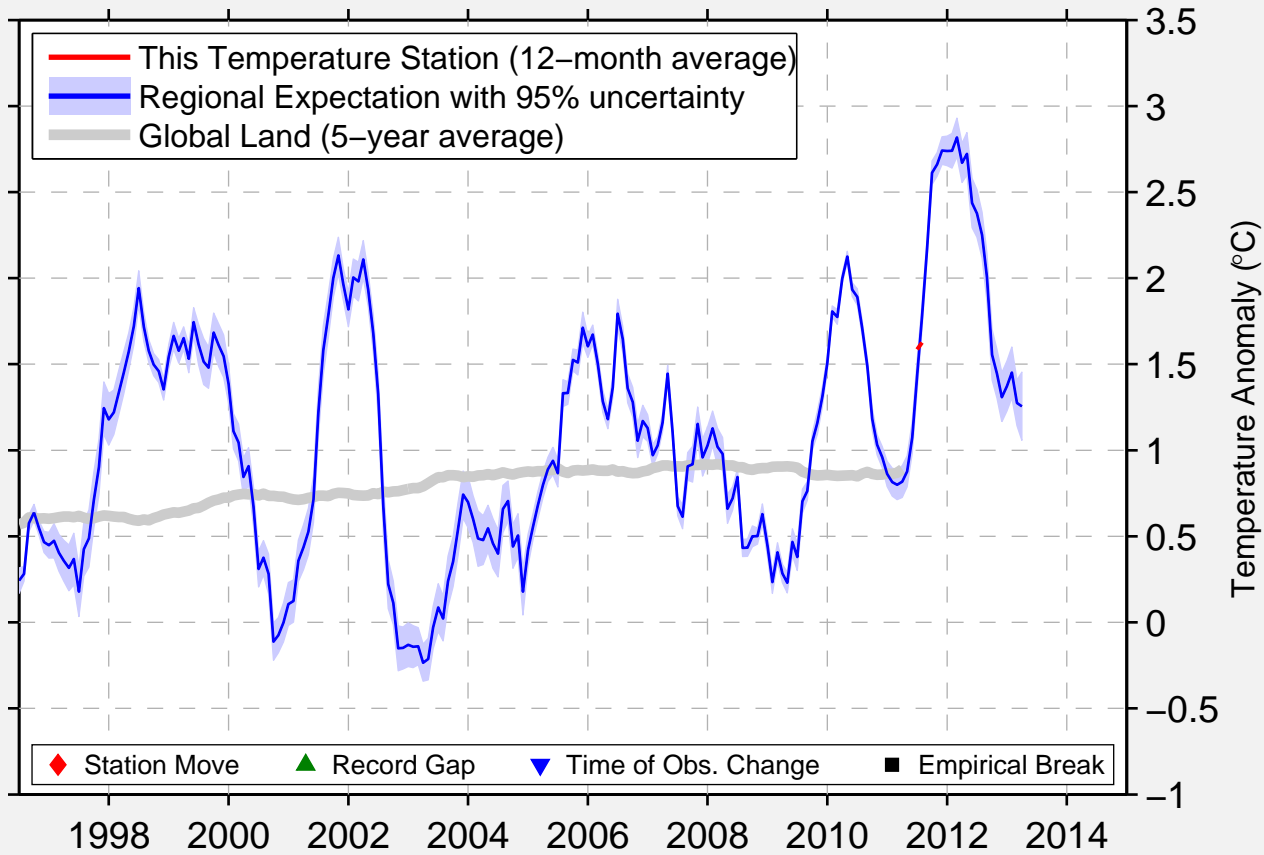

# PERU

43.267 N, 72.900 W (United States)

◆ Station Move    ▲ Record Gap    ▼ Time of Obs. Change    ■ Empirical Break