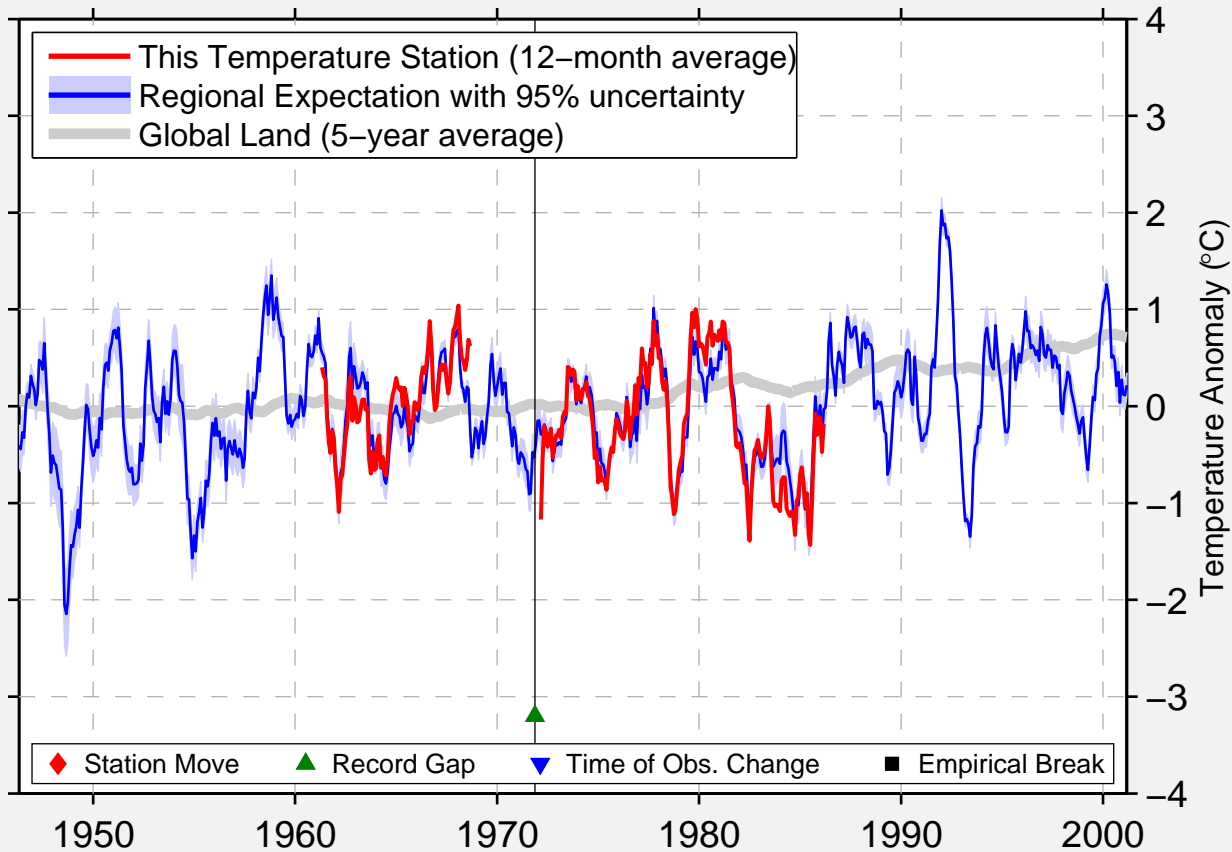

# WAGONTIRE

43.250 N, 119.883 W (United States)

Data Quality Controlled and Aligned at Breakpoints

Berkeley Earth