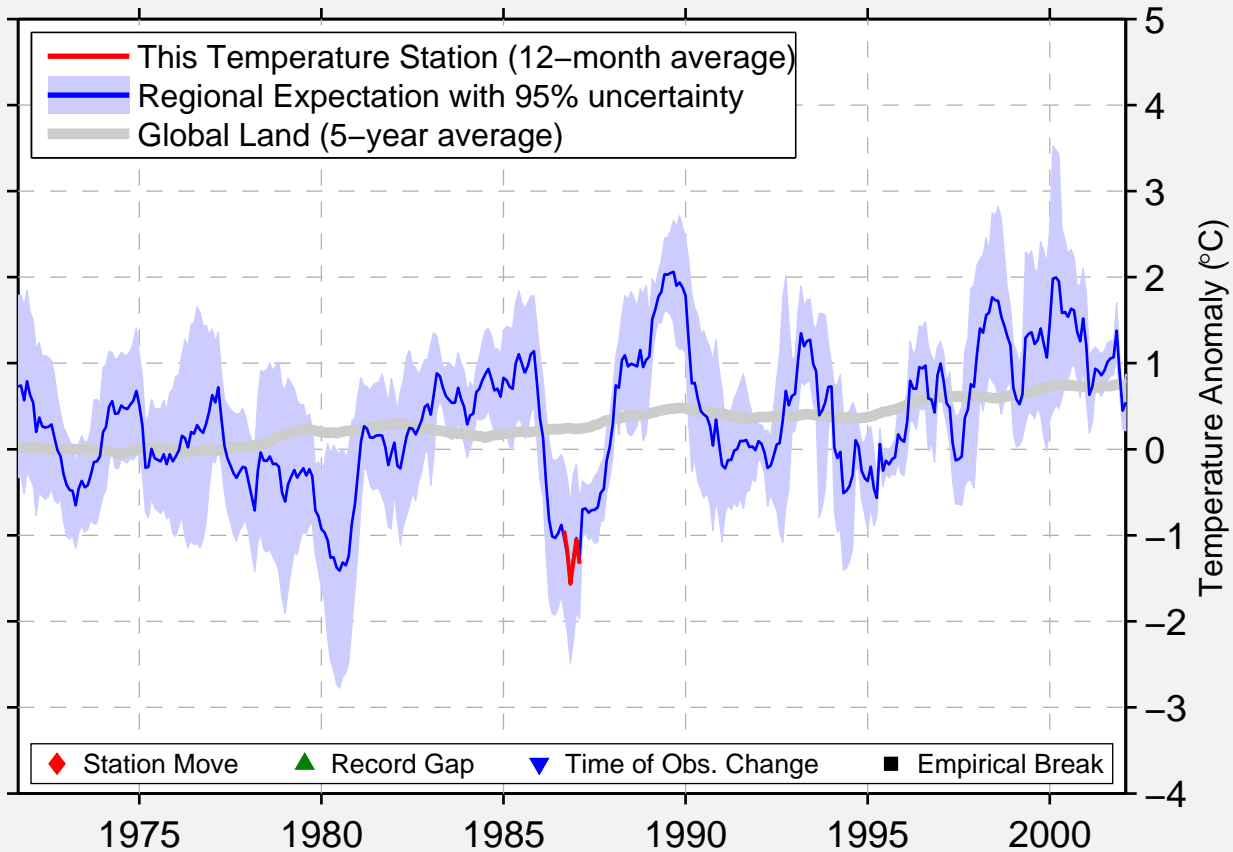

AWS: BUTLER (8902)

72.200 S, 60.300 W (Antarctica)

Data Quality Controlled and Aligned at Breakpoints

Berkeley Earth