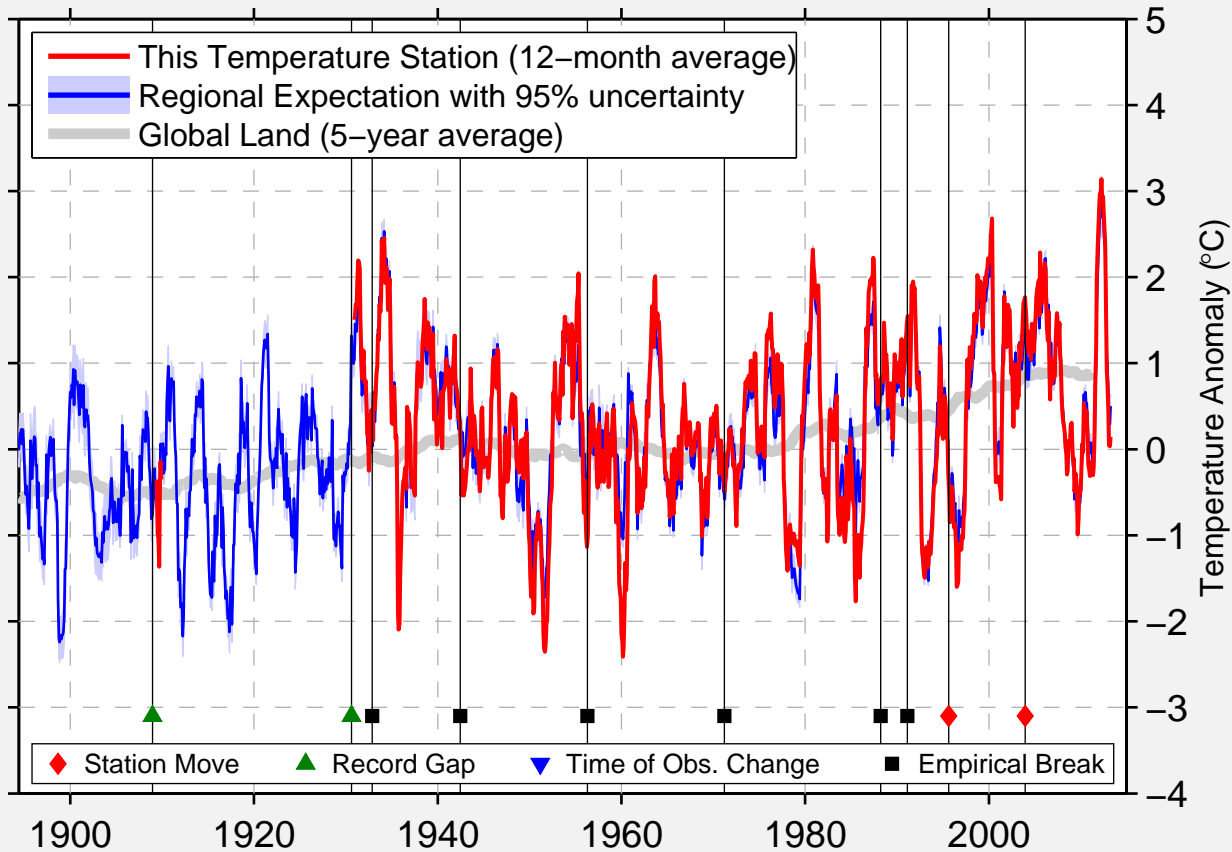

GREGORY

43.236 N, 99.434 W (United States)

Data Quality Controlled and Aligned at Breakpoints

Berkeley Earth