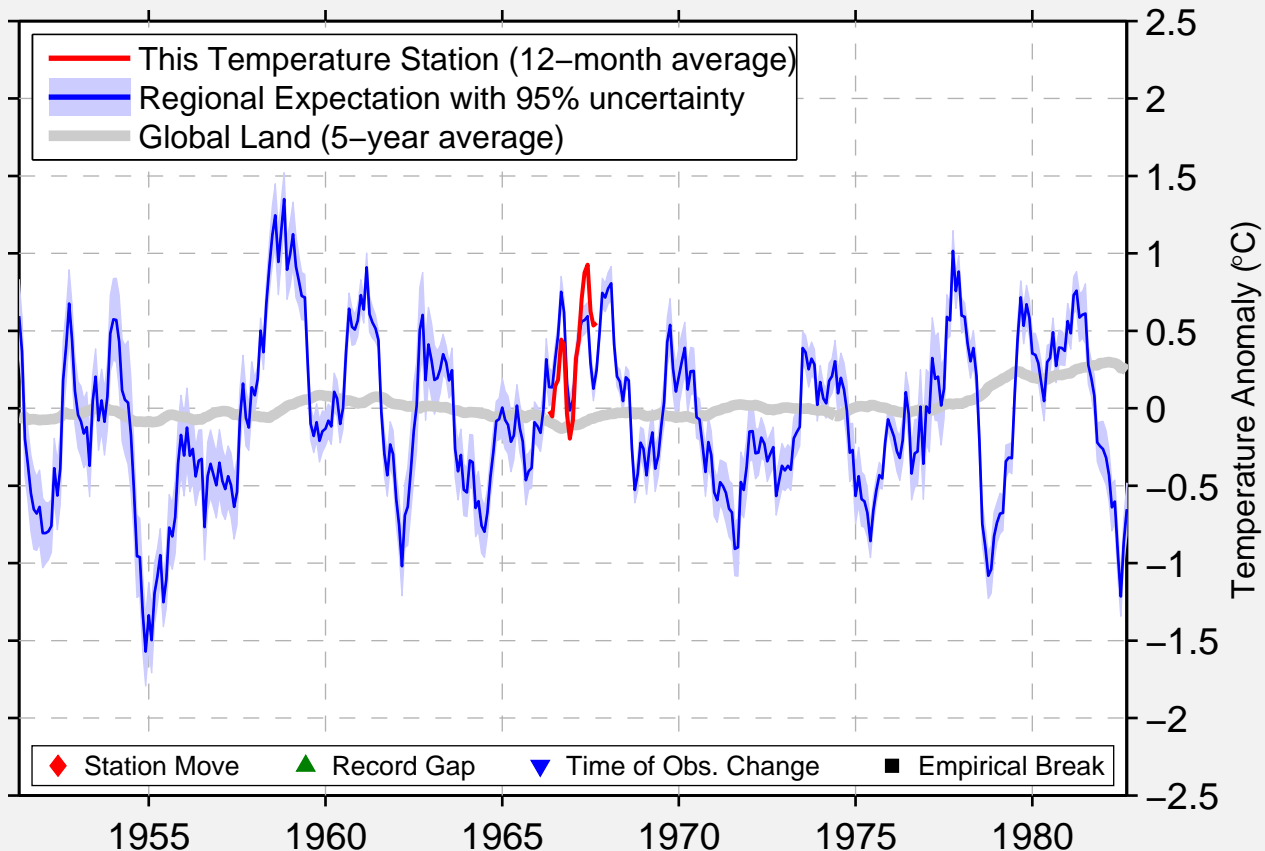

VIEWPOINT RANCH

43.233 N, 120.517 W (United States)

Data Quality Controlled and Aligned at Breakpoints

Berkeley Earth