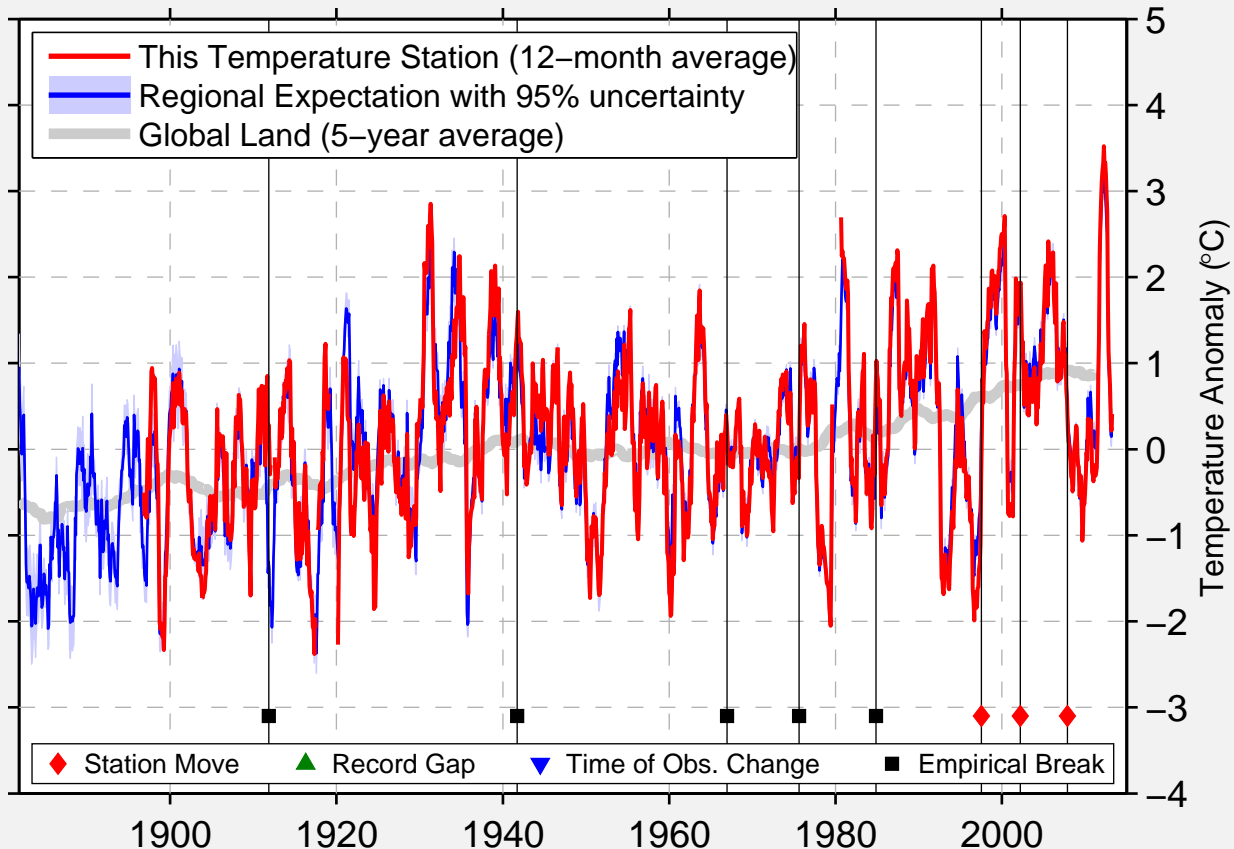

MENNO

43.230 N, 97.578 W (United States)

Data Quality Controlled and Aligned at Breakpoints

Berkeley Earth