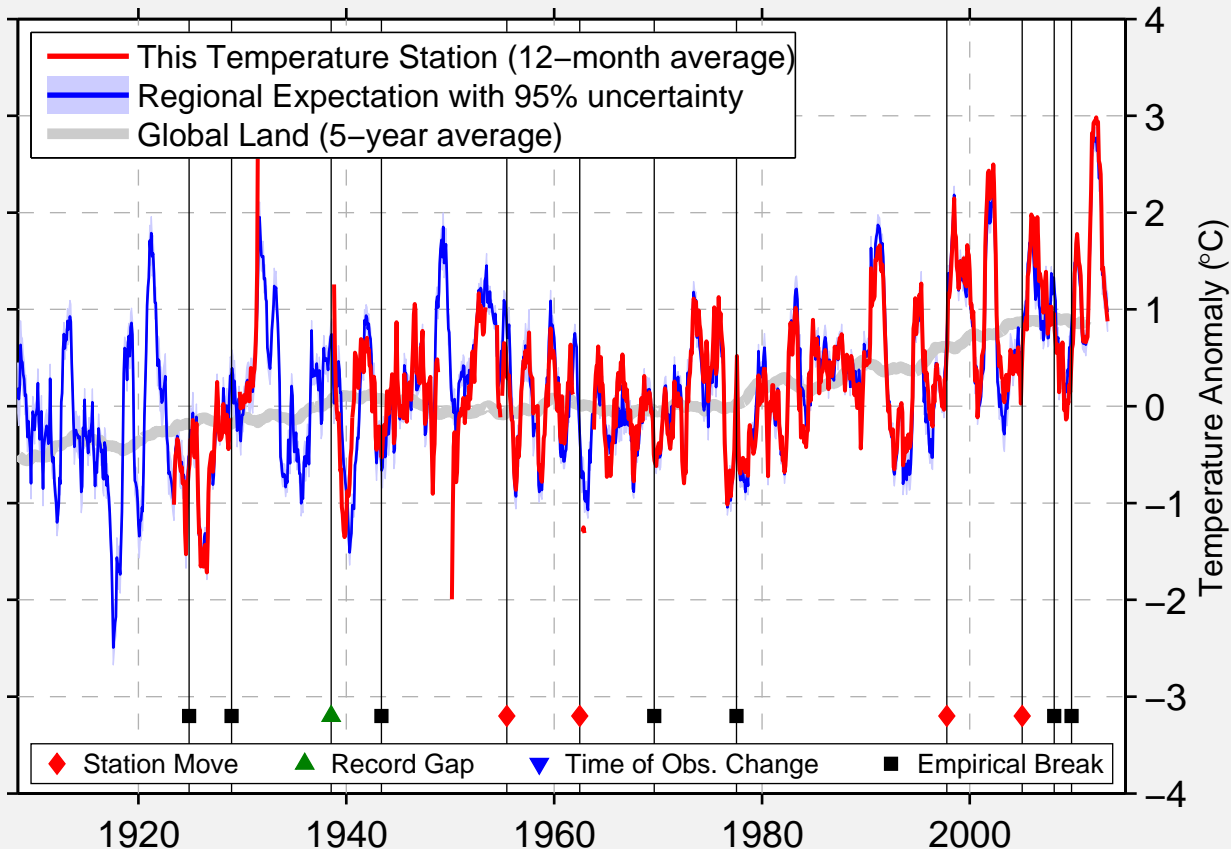

SODUS CENTER

43.208 N, 77.013 W (United States)

Data Quality Controlled and Aligned at Breakpoints

Berkeley Earth