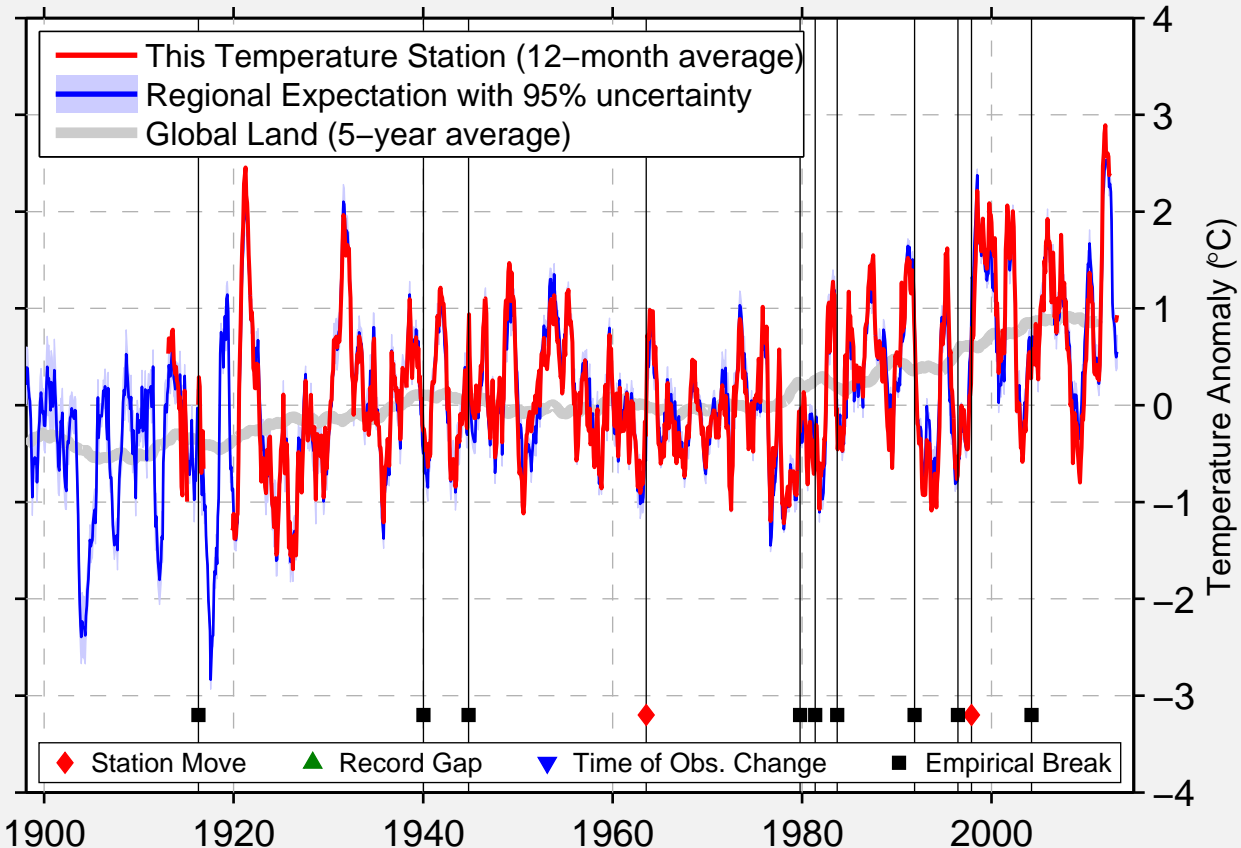

GREENVILLE 2 NNE

43.203 N, 85.242 W (United States)

Data Quality Controlled and Aligned at Breakpoints

Berkeley Earth