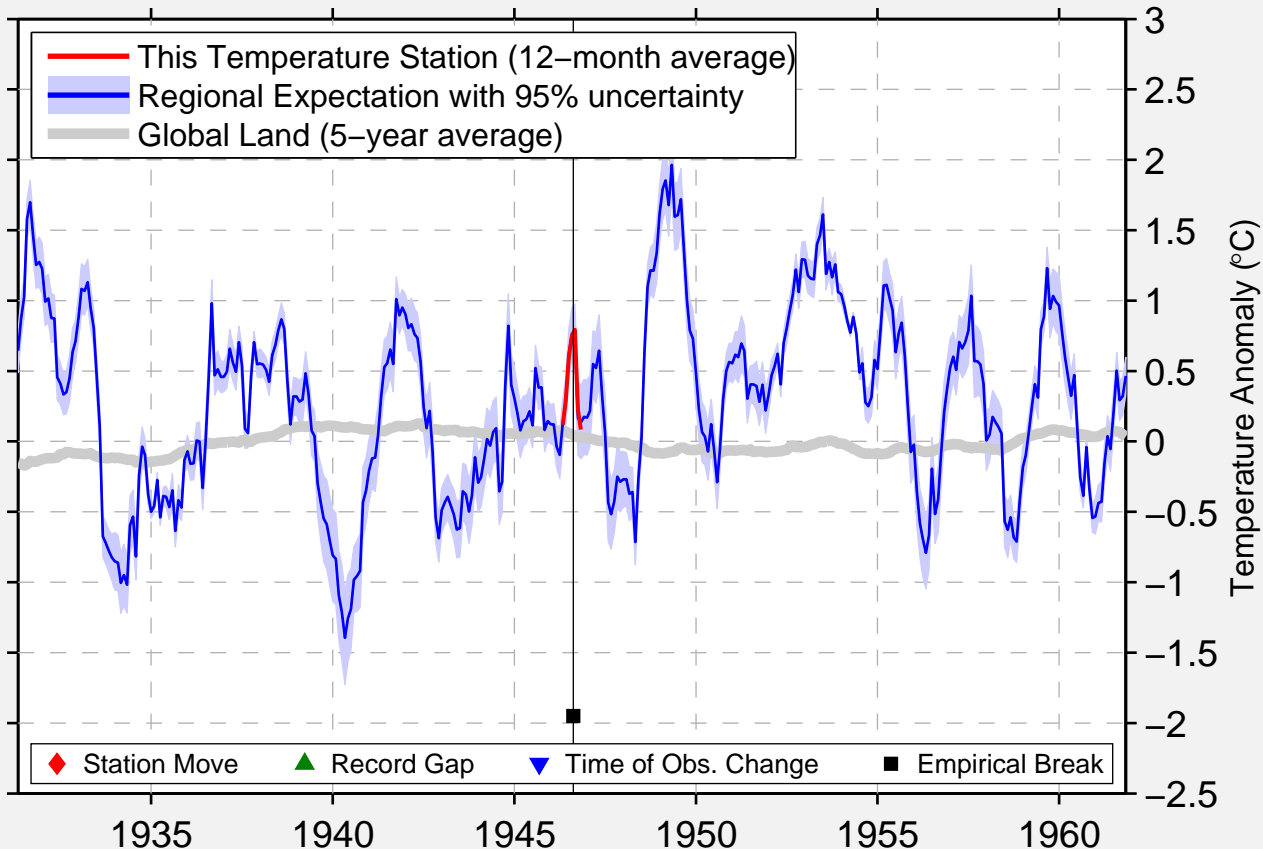

NORTHVILLE

43.200 N, 74.181 W (United States)

Data Quality Controlled and Aligned at Breakpoints

Berkeley Earth